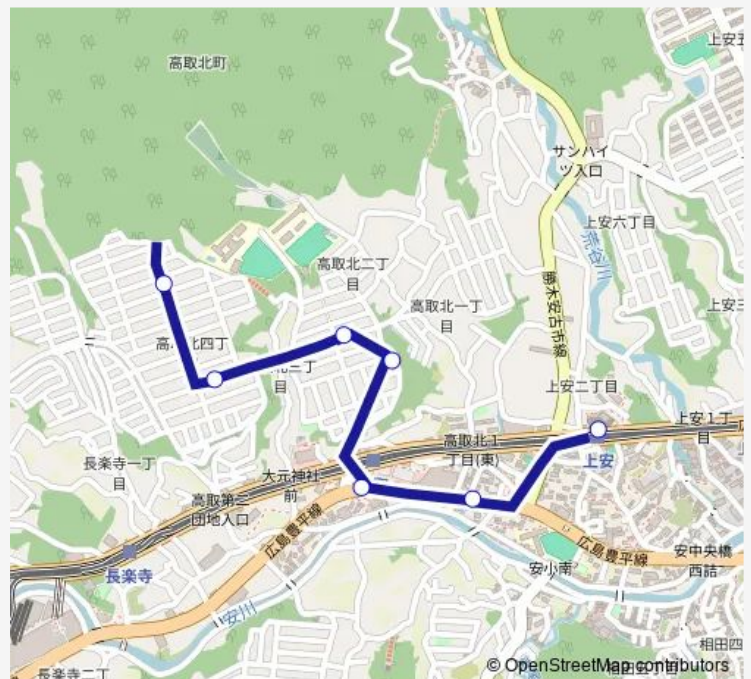

Tuesday 09:30-15:08

Wednesday 09:30-15:08

Thursday 09:30-15:08

Friday 09:30-15:08

Saturday 09:18-14:28

Sunday 09:18-14:28

Route info

Direction: 第二高取団地

Stops: 7

Trip Duration: 0 hour 11 min

■ 第二高取団地→旧道→上安駅

Bus time schedules and route maps are available in an offline PDF at busmaps.com. Use the busmaps.com website to see live bus times, train schedule or subway schedule, and step-by-step directions for all public transit in Hiroshima