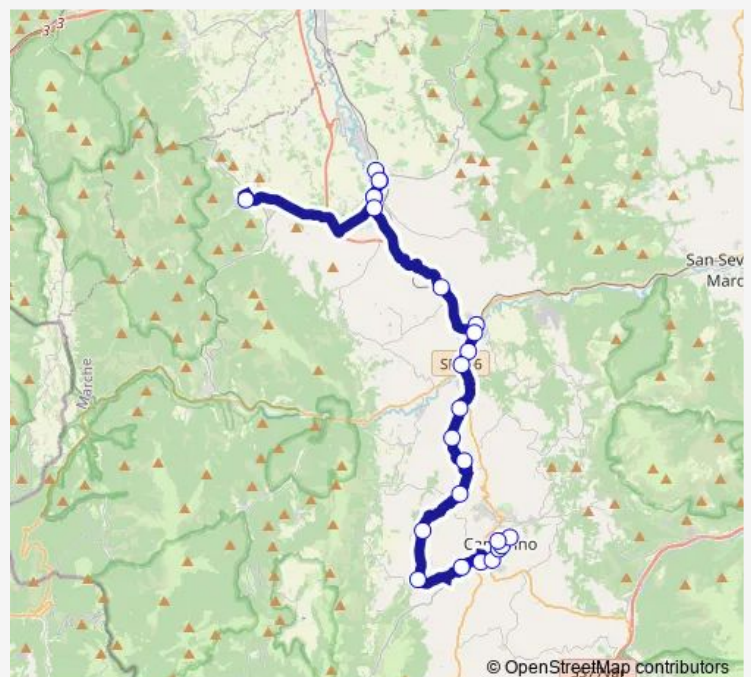

Bus Esanatoglia - Palente - Camerino (Ymc11e06)

[Go to website](#)

Direction

Esanatoglia — Camerino Terminal

27 stops

[Open route schedule](#)

Esanatoglia

Matelica (Giardini)

Matelica

Matelica (V.Le Battisti)

Castel S.Maria

Rustano

Brondoleto

Brondoleto Bivio

Castelraimondo Campo Sportivo

Castelraimondo (P.Zza Dante)

Castelraimondo (Fs)

Castelraimondo (P.Zza Dante)

Castelraimondo Campo Sportivo

Camerino - Torre DEL Parco

Mecciano

Mergnano S.Pietro

Mergnano S.Savino

Camerino (Piscina)

Palentuccio Bivio

Camerino - Bivio Sant'Erasmo

Camerino (Ospedale)

Route schedule

Esanatoglia — Camerino Terminal

Monday 06:35

Tuesday 06:35

Wednesday 06:35

Thursday 06:35

Friday 06:35

Saturday 06:35

Sunday —

Route info

Direction: Esanatoglia

Stops: 27

Trip Duration: 1 hour 22 min

■ Esanatoglia - Palente - Camerino (Ymc11e06)