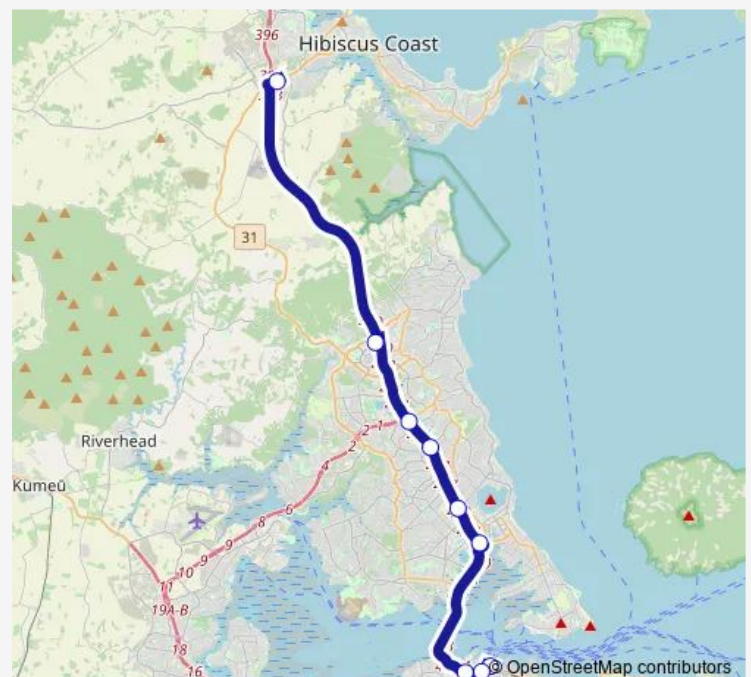

Stop A Constellation

Stop A Sunnynook

Stop A Smales Farm

Stop A Akoranga

Fanshawe Street/Victoria Park

Customs Street West

Stop B Lower Albert

Route schedule

Stop A Hibiscus Coast — Stop B Lower Albert

Monday 05:00-23:30

Tuesday 05:00-23:30

Wednesday 05:00-23:30

Thursday 05:00-23:30

Friday 05:00-02:30⁺¹

Saturday 06:10-02:30⁺¹

Sunday 06:30-23:05

Route info

Direction: Stop A Hibiscus Coast

Stops: 9

Trip Duration: 0 hour 38 min

 NX1

Direction

Stop A Lower Albert — Stop A Hibiscus Coast

9 stops

[Open route schedule](#)

Stop A Lower Albert

Bradnor Lane

Fanshawe Street/Victoria Park

Stop B Akoranga

Stop B Smales Farm

Stop B Sunnynook

Stop B Constellation