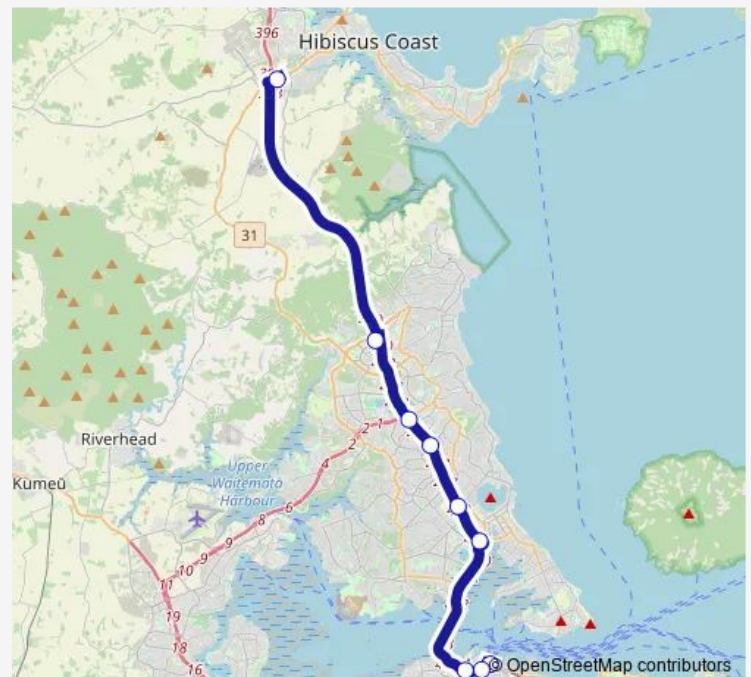

Stop B Smales Farm

Stop B Sunnynook

Stop B Constellation

Stop C Albany Bus Station

Stop A Hibiscus Coast

### Route schedule

Stop A Lower Albert — Stop A Hibiscus Coast

Monday 05:30-24:00

Tuesday 05:30-24:00

Wednesday 05:30-24:00

Thursday 05:30-24:00

Friday 05:30-02:30<sup>+1</sup>

Saturday 03:00-02:30<sup>+1</sup>

### Route info

Direction: Stop A Lower Albert

Stops: 9

Trip Duration: 0 hour 40 min

Nx1

BusMaps

**Direction**

Stop A Hibiscus Coast — Stop B Lower Albert

## Route schedule

Stop A Hibiscus Coast — Stop B Lower Albert

Monday	05:00-23:30
Tuesday	05:00-23:30
Wednesday	05:00-23:30
Thursday	05:00-23:30
Friday	05:00-02:30 <sup>+1</sup>
Saturday	06:10-02:30 <sup>+1</sup>
Sunday	06:30-23:05