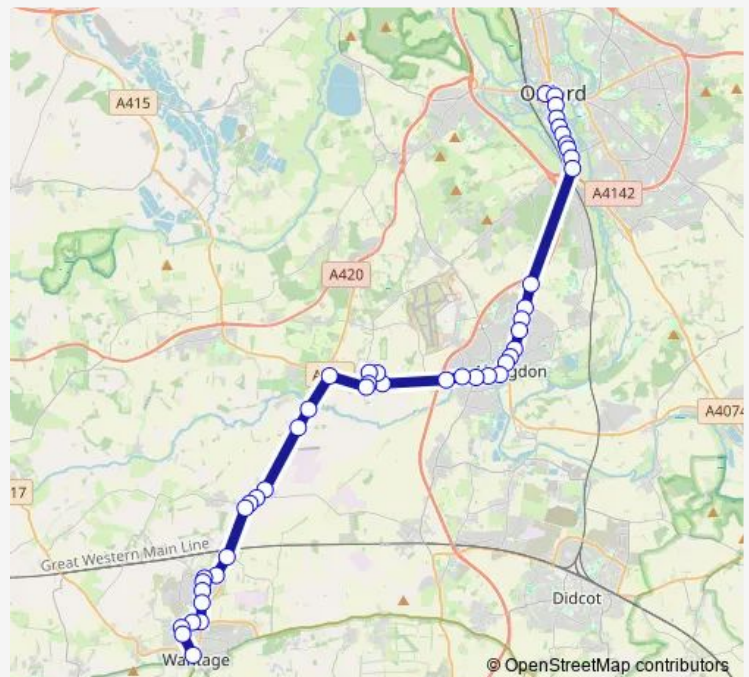

### Route schedule

Westgate — Market Place

Monday —

Tuesday —

Wednesday —

Thursday —

Friday —

Saturday 00:32-02:32

### Route info

Direction: Westgate

Stops: 45

Trip Duration: 1 hour 1 min

■ NX1 — Oxford - Abingdon - Marcham - Wantage

Fairacres

Morland Road

Longfields

## Direction

Market Place — Westgate

46 stops

[Open route schedule](#)

Market Place

Fitzwaryn School

Whittington Crescent

Health Centre

## Route info

Direction: Market Place

Stops: 46

Trip Duration: 0 hour 48 min

Victoria Road

Conduit Road

Coxeters

Stratton Way