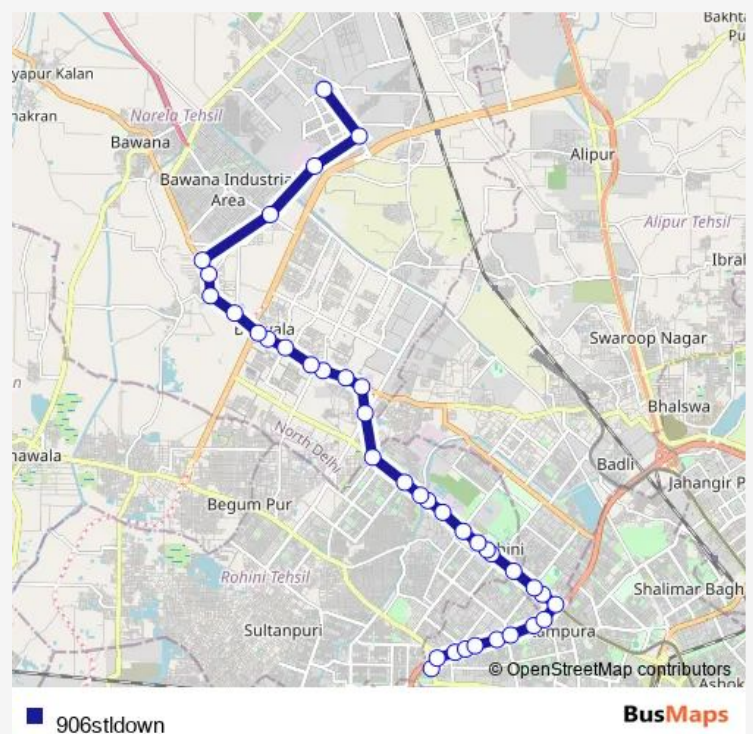

Bus 906stldown

[Go to website](#)

Direction

West Enclave / Sansad Vihar (T) — Bawana Sec 5 Cluster Depot

38 stops

[Open route schedule](#)

West Enclave / Sansad Vihar (T)

West Enclave

Rithala Village

Sec-24 Rohini Main Road

Dera Satguru Sewaram Sahai Sec 24/25

Route schedule

West Enclave / Sansad Vihar (T) — Bawana Sec 5 Cluster Depot

Monday 17:25-23:16

Tuesday 17:25-23:16

Wednesday 17:25-23:16

Thursday 17:25-23:16

Friday 17:25-23:16

Saturday 17:25-23:16

Sunday 17:25-23:16

Route info

Direction: West Enclave / Sansad Vihar (T)

Stops: 38

Trip Duration: 1 hour 24 min