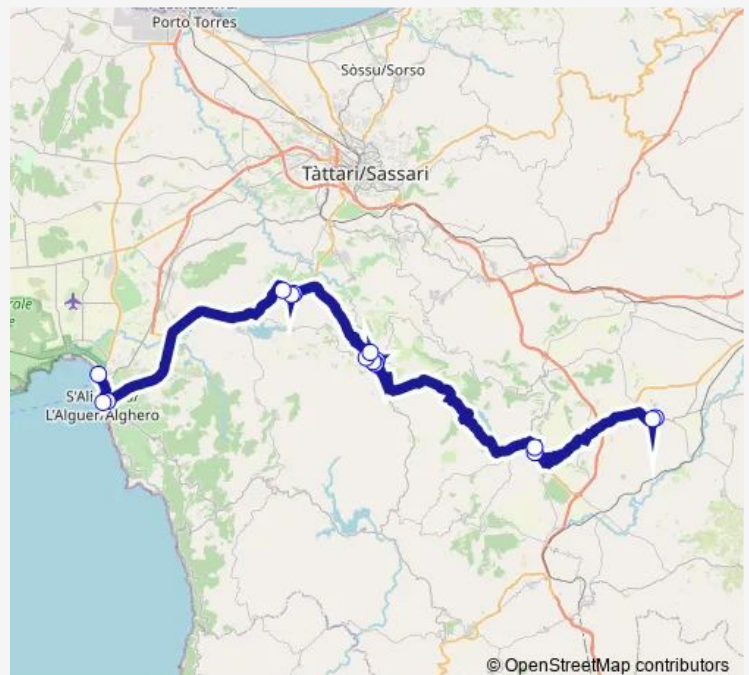

Bus Linea 750 Mores - Thiesi - Ittiri - Alghero

[Go to website](#)

Direction

Mores — Alghero Lido

15 stops

[Open route schedule](#)

- Mores
- Mores Scuola Media
- Thiesi VIA Crispi 2
- Thiesi Chiesa Cappuccini
- Ittiri Piazza Simula 18
- Ittiri VIA Turati-Scuola Materna
- Ittiri VIA Missingiagu-Parco
- Ittiri VIA IV Novembre 186
- Ittiri VIA Sassari 49
- URI VIA Marconi-VIA Berlinguer
- URI VIA Marconi 111
- URI VIA Sassari 129
- Alghero VIA V. Emanuele 34
- Alghero VIA Catalogna
- Alghero Lido

Route schedule

Mores — Alghero Lido

Monday	—
Tuesday	—
Wednesday	—
Thursday	—
Friday	09:00
Saturday	—
Sunday	09:00

Route info

Direction: Mores

Stops: 15

Trip Duration: 1 hour 33 min

© OpenStreetMap contributors

Direction

Alghero Lido — Mores

13 stops

[Open route schedule](#)

Alghero Lido

Alghero VIA Catalogna

Alghero VIA V. Emanuele 34

URI VIA Sassari 129

Mores

Route schedule

Alghero Lido — Mores

Monday	—
Tuesday	—
Wednesday	—
Thursday	—
Friday	18:00
Saturday	—
Sunday	18:00

Route info

Direction: Alghero Lido

Stops: 13

Trip Duration: 1 hour 34 min