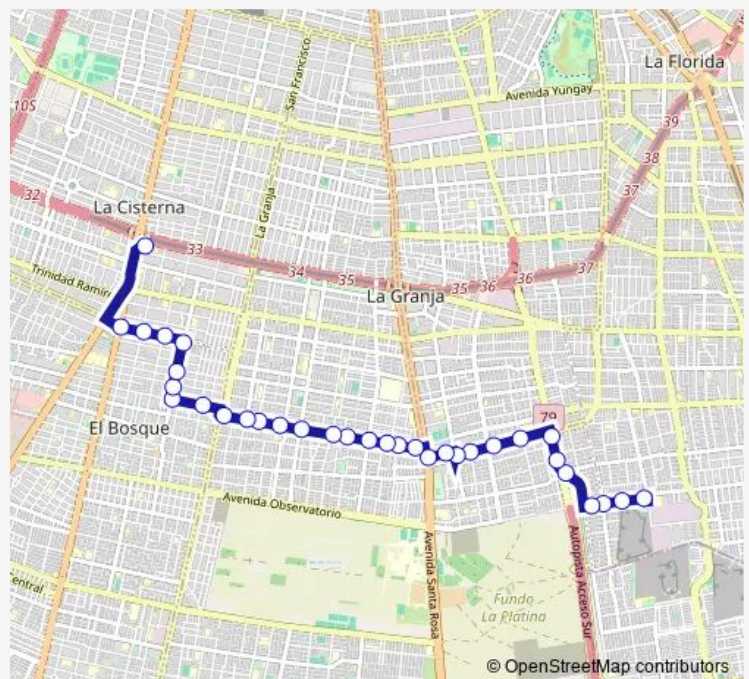

Pg204-Parada 6 / (M) La Cisterna — Pe1267-María Elena / esq. Miguel Mujica

Monday 00:00

Tuesday 00:00

Wednesday 00:00

Thursday 00:00

Friday 00:00

Saturday —

Sunday —

Route info

Direction: Pg204-Parada 6 / (M) La Cisterna

Stops: 34

Trip Duration: 0 hour 22 min

G04 — (M) La Cisterna - Santo Tomas

Pg110-Venancia Leiva / esq. Av. Santa Rosa

Pg824-Parada 7 / Paradero 30 Santa Rosa