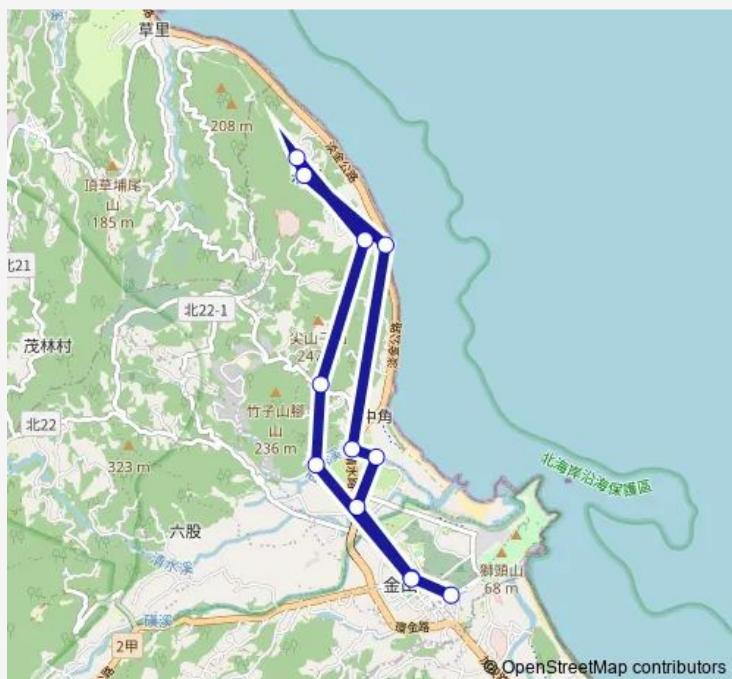

Direction

金山區衛生所 — 金山區公所

12 stops

[Open route schedule](#)

金山區衛生所

金山區公所

磺溪橋

海尾

Route schedule

金山區衛生所 — 金山區公所

Monday 09:10

Tuesday 09:10

Wednesday 09:10

Thursday 09:10

Friday 09:10

Saturday —

Sunday —

Route info

Direction: 金山區衛生所

Stops: 12

Trip Duration: 14 hour 50 min

F931-0910 — 金山區公所-臺大醫院金山分院

F931-0910 Bus time schedules and route maps are available in an offline PDF at busmaps.com. Use the busmaps.com website to see live bus times, train schedule or subway schedule, and step-by-step directions for all public transit in Taipei