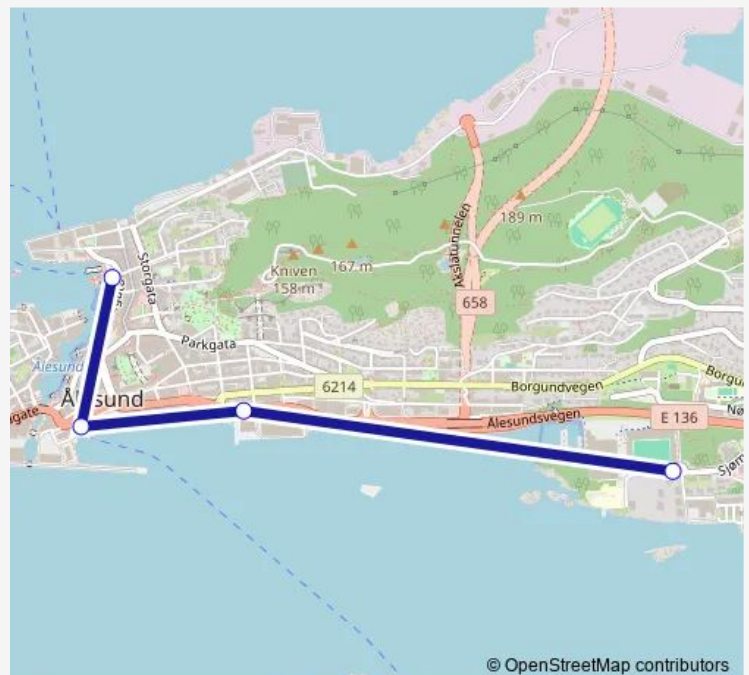

## Route info

Direction: Skateflukaia

Stops: 4

Trip Duration: 0 hour 6 min

© OpenStreetMap contributors

■ 694 — Skoleruter Ålesund pakke 5

**BusMaps**

694 School Bus time schedules and route maps are available in an offline PDF at [busmaps.com](https://busmaps.com). Use the [busmaps.com](https://busmaps.com) website to see live bus times, train schedule or subway schedule, and step-by-step directions for all public transit in Alesund