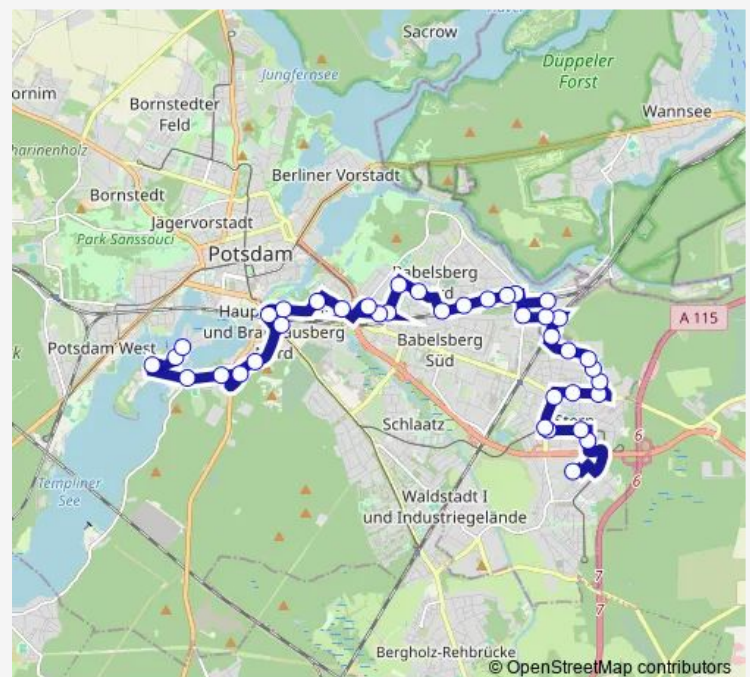

### Direction

Potsdam, Stern-Center/Gerlachstr. — S Griebnitzsee Bhf

17 stops

[Open route schedule](#)

Potsdam, Stern-Center/Gerlachstr.

Potsdam, Otto-Hahn-Ring

Potsdam, Max-Born-Str.

Potsdam, Johannes-Kepler-Platz

### Route schedule

Potsdam, Stern-Center/Gerlachstr. — S Griebnitzsee Bhf

Monday 04:08-01:04<sup>+1</sup>

Tuesday 04:08-01:04<sup>+1</sup>

Wednesday 04:08-01:04<sup>+1</sup>

Thursday 04:08-01:04<sup>+1</sup>

### Route info

Direction: Potsdam, Stern-Center/Gerlachstr.

Stops: 17

Trip Duration: 0 hour 17 min

694

BusMaps

## Direction

Potsdam, Küsselstr. — Potsdam, Stern-Center/Gerlachstr.

37 stops

[Open route schedule](#)

Potsdam, Küsselstr.

Potsdam, Tornowstr.

Potsdam, Alter Tornow

Potsdam, Templiner Eck