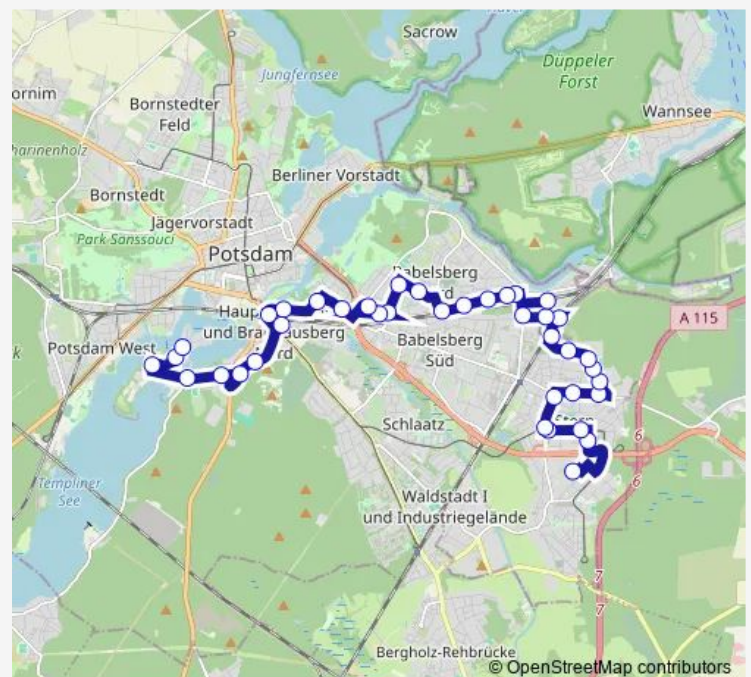

Potsdam, In der Aue

Potsdam, Am Gehölz

Steinstücken (Berlin)

Stahnsdorfer Brücke (Berlin)

Potsdam, Rote-Kreuz-Str.

Potsdam, Stahnsdorfer Str./August-Bebel-Str.

S Griebnitzsee Bhf

Route schedule

Potsdam, Stern-Center/Gerlachstr. — S Griebnitzsee Bhf

Monday 04:08-01:04⁺¹

Tuesday 04:08-01:04⁺¹

Wednesday 04:08-01:04⁺¹

Thursday 04:08-01:04⁺¹

Friday 04:08-01:04⁺¹

Saturday 04:43-01:04⁺¹

Sunday 06:43-01:04⁺¹

Route info

Direction: Potsdam, Stern-Center/Gerlachstr.

Stops: 17

Trip Duration: 0 hour 17 min

694

BusMaps

Direction

Potsdam, Küsselstr. — Potsdam, Stern-Center/Gerlachstr.

37 stops

[Open route schedule](#)

Potsdam, Küsselstr.

Potsdam, Tornowstr.

Potsdam, Alter Tornow

Potsdam, Templiner Eck

Potsdam, Templiner Eck

Potsdam, Templiner Str.