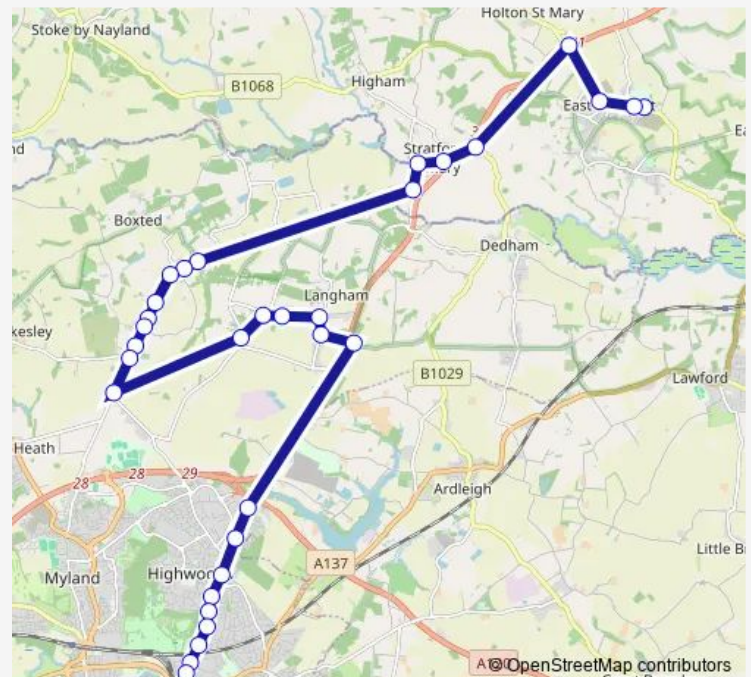

The Shepherd & Dog

School

St Margaret's Cross

Route schedule

High School — St Andrews Gardens

Monday 15:35

Tuesday 15:35

Wednesday 15:35

Thursday 15:35

Friday 15:35

Saturday —

Sunday —

Route info

Direction: High School

Stops: 34

Trip Duration: 0 hour 53 min

694 — Langham - East Bergholt

Birchwood Road

Birchwood Corner

Balkerne Gate

Avellana Place

Bilsdale Close

Eastwood Service Station

Myland Hall Chase

Thursday 07:54

Friday 07:54

Saturday —

Sunday —

Route info

Direction: St Andrews Gardens

Stops: 33

Trip Duration: 0 hour 56 min