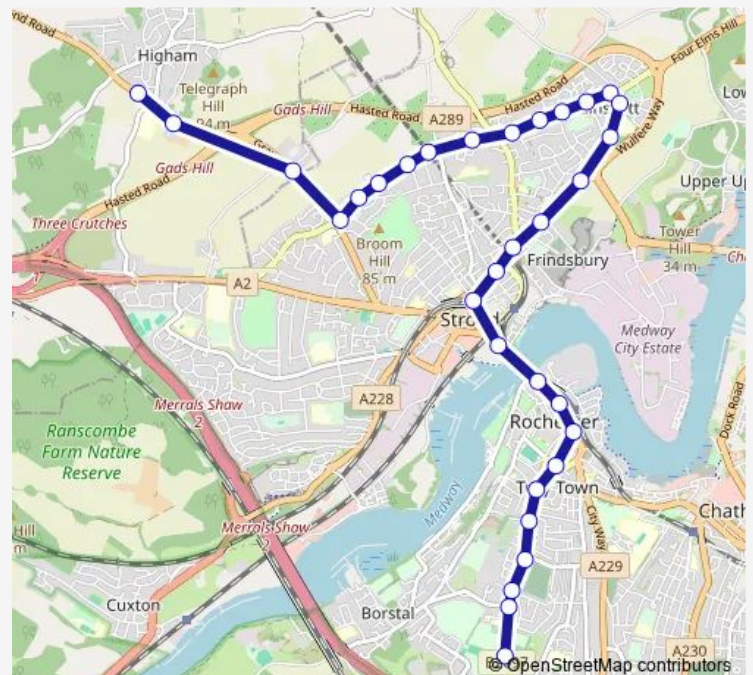

Thursday 07:20

Friday 07:20

Saturday —

Sunday —

Route info

Direction: Forge Lane

Stops: 32

Trip Duration: 0 hour 48 min

694 — Higham - Strood - Rochester Grammar Schools

Canal Road

Rochester Guildhall Museum

Railway Station

Rochester Community Hub

East Row

Watts Avenue

Longley Road

Grammar Schools

Breton Road

Warden Road

St Margaret's Cemetery

Watts Avenue

East Row

Rochester Community Hub

Railway Station

Saturday —

Sunday —

Route info

Direction: Grammar Schools

Stops: 31

Trip Duration: 0 hour 38 min

Hyperion Drive

Farm Hill Avenue