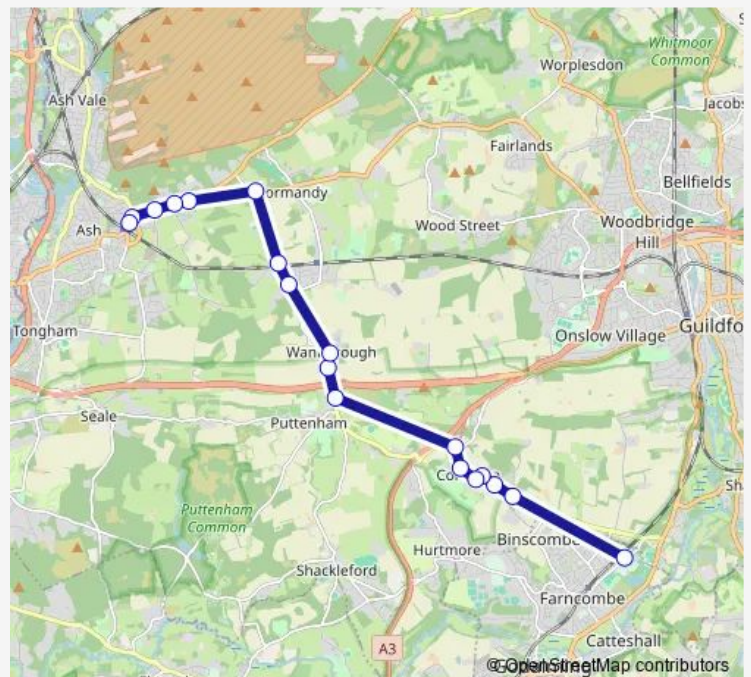

Route schedule

Broadwater School — Chester Road

Monday 15:07

Tuesday 15:07

Wednesday 15:07

Thursday 15:07

Friday 15:07

Saturday —

Sunday —

Route info

Direction: Broadwater School

Stops: 18

Trip Duration: 0 hour 28 min

694 — Ash - Farncombe Broadwater School

Direction

Chester Road — Broadwater School

18 stops

[Open route schedule](#)

Chester Road

Ash Hill Road

Nightingale Road

Wyke Lane

Elm Hill

Church

Wednesday 07:42

Thursday 07:42

Friday 07:42

Saturday —

Sunday —

Route info

Direction: Chester Road

Stops: 18