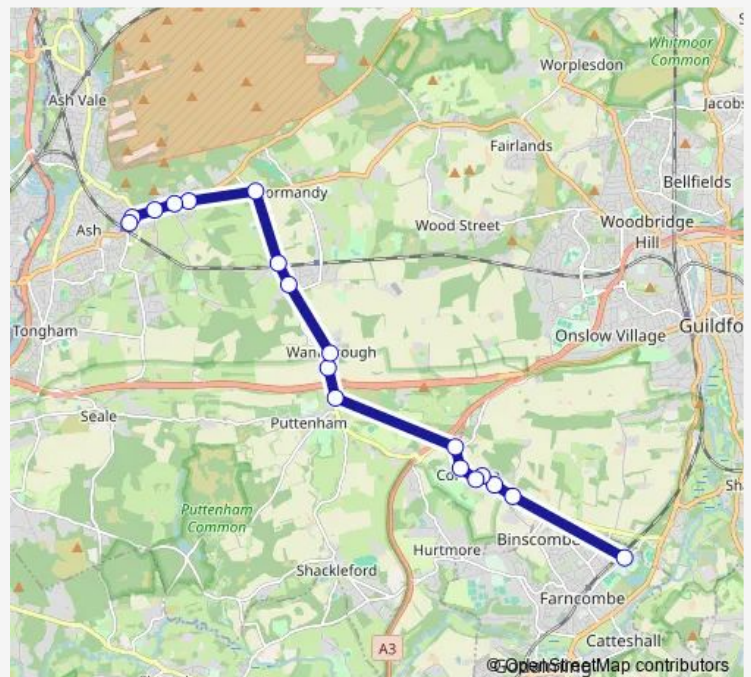

### Direction

Broadwater School — Chester Road

18 stops

[Open route schedule](#)

Broadwater School

Withies Lane

Polsted Lane

Compton Club

### Route schedule

Broadwater School — Chester Road

Monday 15:07

Tuesday 15:07

Wednesday 15:07

Thursday 15:07

Friday 15:07

Saturday —

### Route info

Direction: Broadwater School

Stops: 18

Trip Duration: 0 hour 28 min

694 — Ash - Farncombe Broadwater School

## Direction

Chester Road — Broadwater School

18 stops

[Open route schedule](#)

Chester Road

Ash Hill Road

Nightingale Road

Wyke Lane