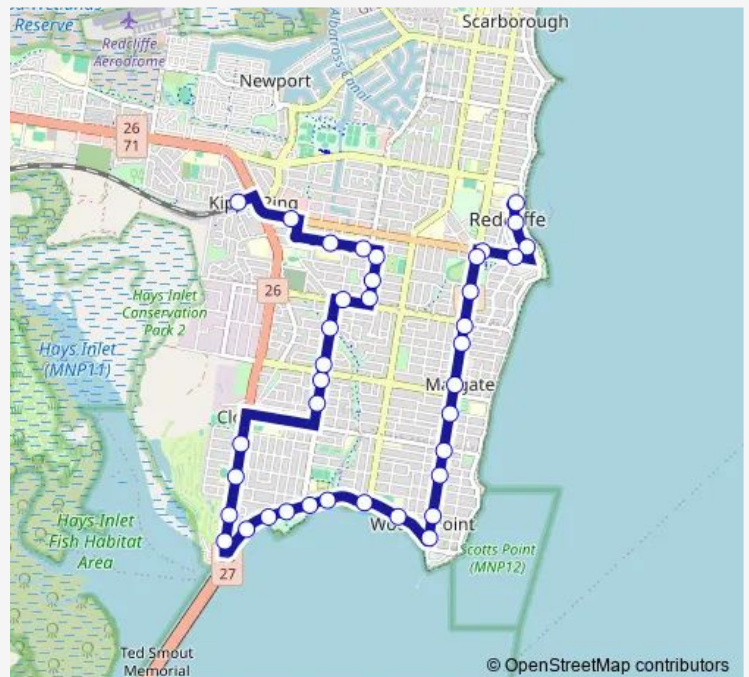

Hornibrook Esp at Clontarf Beach East

Hornibrook Esp at Pelican Park

Hornibrook Esp at Pelican Park Central

Hornibrook Esp at Pelican Park East

Route schedule

Kippa-Ring stations, stop B — Humpybong Esplanade

Monday 08:22-19:19

Tuesday 08:22-19:19

Wednesday 08:22-19:19

Thursday 08:22-19:19

Friday 08:22-19:19

Saturday 07:52-16:52

Sunday 07:52-16:52

Route info

Direction: Kippa-Ring stations, stop B

Stops: 38

Trip Duration: 0 hour 35 min

694 — Kippa-Ring - Redcliffe via Woody Point

Hornibrook Esp at Bells Beach

Hornibrook Esp at Bramble Bay Bowls Club

Hornibrook Esp at Woody Point Park

Stops: 38

Trip Duration: 0 hour 35 min

Elizabeth Ave near Alice St

Maine Rd at Beedham Street

Maine Rd at Heather Street

Maine Rd near Duffield Rd hail 'n' ride

Maine Rd at Gardenia Street

Macdonnell Rd at Kingsford Street