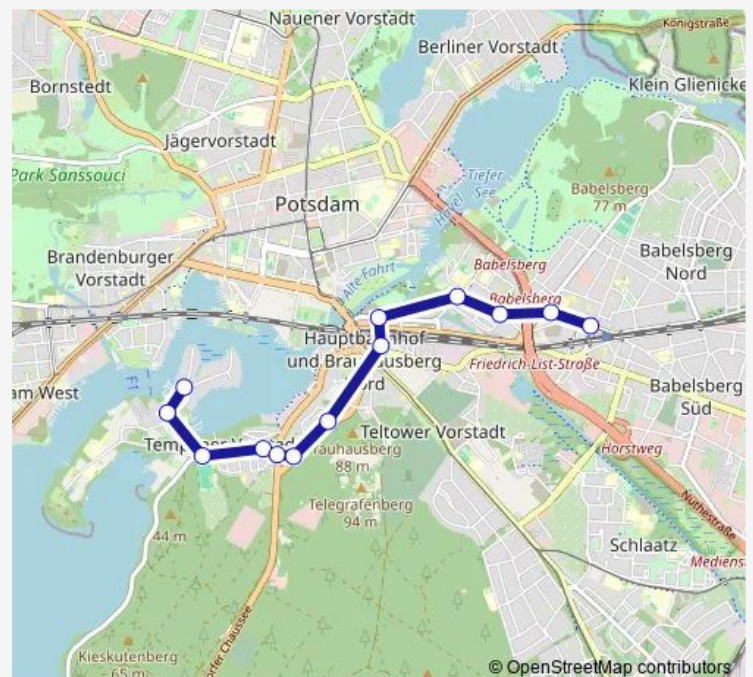

Alter Tornow

Templiner Eck

Potsdam, Templiner Eck ->Michendorf

Potsdam, Templiner Str. ->N

Finkenweg

Potsdam Hbf., alle Richtungen

Potsdam Hbf/Nord ILB Babelsberger Str.

Humboldttring/L.-Pulewka-Str.

Wiesenstr./Lotte-Pulewka-Str.

Alt Nowawes

Potsdam, Rathaus Babelsberg ->O

Route schedule

Küsselstr. — Potsdam, Rathaus Babelsberg ->O

Monday	23:27-00:55 ⁺¹
Tuesday	06:35-00:55 ⁺¹
Wednesday	—
Thursday	23:27-00:55 ⁺¹
Friday	23:27-00:55 ⁺¹
Saturday	06:35-00:55 ⁺¹
Sunday	08:55-00:35 ⁺¹

Route info

Direction: Küsselstr.

Stops: 13

Trip Duration: 0 hour 19 min

694

BusMaps

Direction

Rathaus Babelsberg — S Potsdam Hauptbahnhof (Ankunft)

Saturday 22:03-00:23⁺¹

Sunday 22:03-00:3⁺¹

Route info

Direction: Rathaus Babelsberg

Stops: 7

Trip Duration: 0 hour 8 min

Direction

Rathaus Babelsberg — Küsselstr.