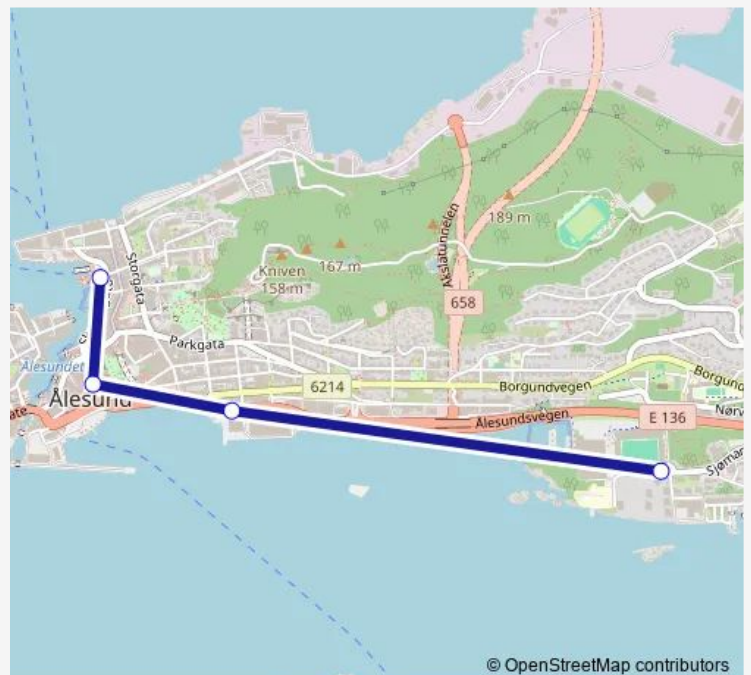

School Bus 694 Skoleruter Ålesund pakke 5

[Go to website](#)**Direction**

Skateflukaia — Volsdalsberga

4 stops

[Open route schedule](#)

Skateflukaia

Korsegata

Blixvalen

Volsdalsberga

Route schedule

Skateflukaia — Volsdalsberga

Monday	07:55
Tuesday	07:55
Wednesday	07:55
Thursday	07:55
Friday	07:55
Saturday	—
Sunday	—

Route info

Direction: Skateflukaia

Stops: 4

Trip Duration: 0 hour 6 min