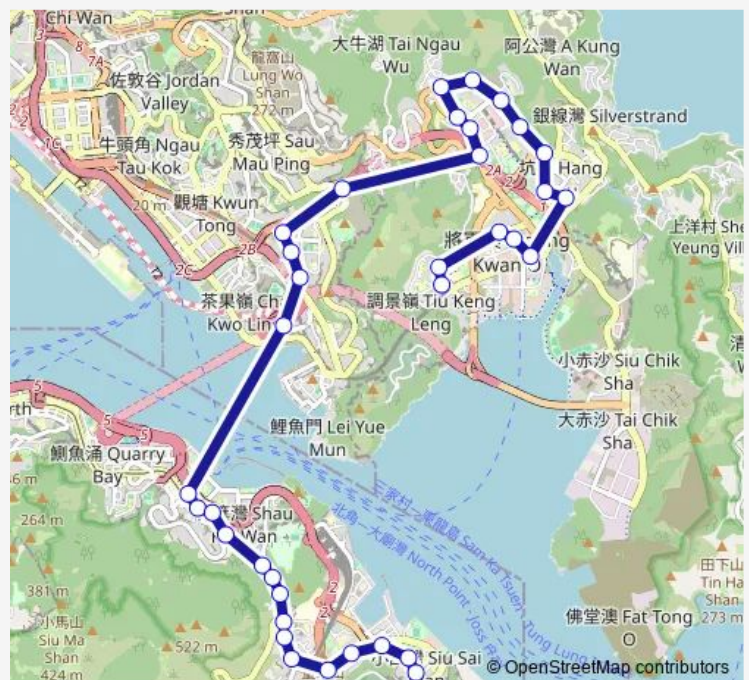

[Ctb] Hing MAN Estate, Chai WAN Road[[Kmb+Ctb] Hing MAN Estate/<Br>Hing MAN Estate, Chai WAN Road[[Kmb] Hing MAN Estate

**Route schedule**

[Ctb] SIU SAI WAN Estate[[Kmb+Ctb] SIU SAI WAN Estate/<Br>Siu SAI WAN Estate — [Ctb] TIU Keng Leng Station[[Kmb] TIU Keng Leng Station

Monday	06:10-18:50
Tuesday	06:10-18:50
Wednesday	06:10-18:50
Thursday	06:10-18:50
Friday	06:10-18:50
Saturday	06:10-21:50
Sunday	06:10-21:20

**Route info**

Direction: [Ctb] SIU SAI WAN Estate[[Kmb+Ctb] SIU SAI WAN Estate/<Br>Siu SAI WAN Estate

Stops: 33

Trip Duration: 1 hour 3 min

[Ctb] Shan Tsui Court, Chai WAN Road[[Kmb+Ctb] Shan Tsui Court/<Br>Shan Tsui Court, Chai WAN Road[[Kmb] Shan Tsui Court

[Ctb] Shau KEI WAN East Government Secondary School, Chai WAN Road[[Kmb+Ctb] Shau KEI WAN East Government Secondary School/<Br>Shau KEI WAN East Government Secondary School, Chai WAN Road[[Kmb] Shau KEI WAN East Government Secondary School