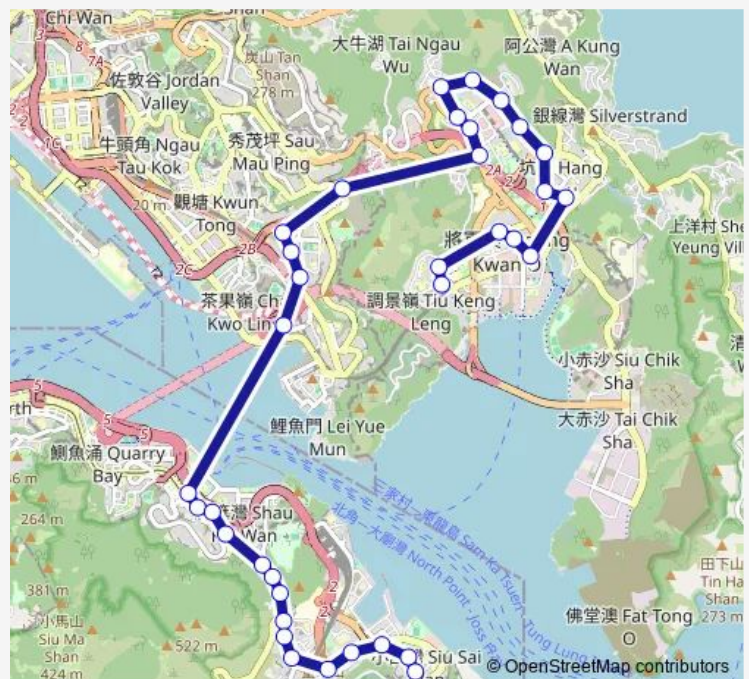

[Ctb] Star OF THE SEA Catholic Church, Chai WAN Road

[Ctb] Hing MAN Estate, Chai WAN Road

[Ctb] Shan Tsui Court, Chai WAN Road

Route schedule

[Ctb] SIU SAI WAN Estate — [Ctb] TIU Keng Leng Station

Monday	06:10-18:50
Tuesday	06:10-18:50
Wednesday	06:10-18:50
Thursday	06:10-18:50
Friday	06:10-18:50
Saturday	06:10-21:50
Sunday	06:10-21:20

Route info

Direction: [Ctb] SIU SAI WAN Estate

Stops: 33

Trip Duration: 1 hour 3 min

694 — SIU SAI WAN Estate - TIU Keng Leng Station

[Ctb] Shau KEI WAN East Government Secondary School, Chai WAN Road[[Kmb+Ctb] Shau KEI WAN East Government Secondary School/
Shau KEI WAN East Government Secondary School, Chai WAN Road[[Kmb] Shau KEI WAN East Government Secondary School