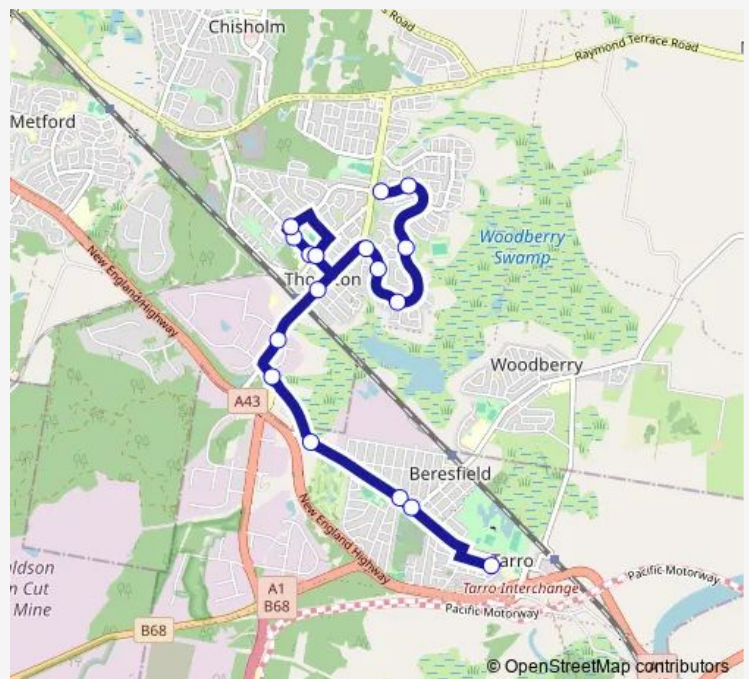

School Bus 2372 Thornton to Our Lady of Lourdes Ps

[Go to website](#)

**Direction**

Somerset Dr After Government Rd — Our Lady Of Lourdes Primary School, Northern Av

17 stops

[Open route schedule](#)

- Somerset Dr After Government Rd
- Somerset Dr After Benwerrin Av
- Somerset Dr After Featherwood Pl
- Somerset Dr After Golden Wattle Cr
- Somerset Dr At Rosewood Av
- Somerset Dr Before Edwards Av
- Thornton Public School, Taylor Av
- Pat Hughes Community Hall, Taylor Av
- Thomas Coke Dr Opp Thornton Shopping Centre
- Government Rd At Taylor Av
- Railway Av At Rockleigh St
- Thornton Rd Opp Huntingdale Dr
- Glenwood Dr After Hartley Dr
- Anderson Dr After Glenwood Rd (Hail And Ride)
- Anderson Dr At Greville St
- Beresfield Public School, Anderson Dr
- Our Lady Of Lourdes Primary School, Northern Av

Route schedule

Somerset Dr After Government Rd — Our Lady Of Lourdes Primary School, Northern Av

Monday	08:35
Tuesday	08:35
Wednesday	08:35
Thursday	08:35
Friday	08:35
Saturday	—
Sunday	—

Route info

Direction: Somerset Dr After Government Rd

Stops: 17

Trip Duration: 0 hour 22 min

2372 — Thornton to Our Lady of Lourdes Ps

2372 School Bus time schedules and route maps are available in an offline PDF at [busmaps.com](https://busmaps.com). Use the [busmaps.com](https://busmaps.com) website to see live bus times, train schedule or subway schedule, and step-by-step directions for all public transit in Maitland

The schedule is provided in the local timezone. Times with "(+1)" indicate departures on the next day.

PDF file created on 2025-01-16

2024 BusMaps.com - All Rights Reserved