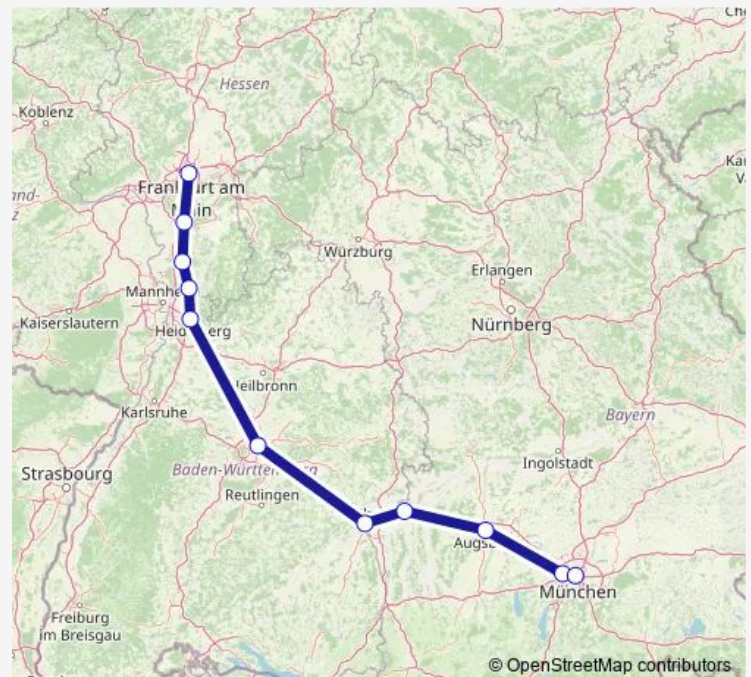

Rail IC 2295

[Go to website](#)

Direction

Frankfurt(Main)Hbf — München Hbf

11 stops

[Open route schedule](#)

Frankfurt(Main)Hbf

Darmstadt Hbf

Bensheim

Weinheim(Bergstr)Hbf

Heidelberg Hbf

Stuttgart Hbf

Ulm Hbf

Günzburg

Augsburg Hbf

München-Pasing

München Hbf

Route schedule

Frankfurt(Main)Hbf — München Hbf

Monday 18:19

Tuesday 18:19

Wednesday 18:19

Thursday 18:19

Friday 18:19

Saturday —

Sunday 18:19-18:37

Route info

Direction: Frankfurt(Main)Hbf

Stops: 11

Trip Duration: 3 hour 56 min

■ IC 2295

IC 2295 Rail time schedules and route maps are available in an offline PDF at busmaps.com. Use the busmaps.com website to see live bus times, train schedule or subway schedule, and step-by-step directions for all public transit in Munich