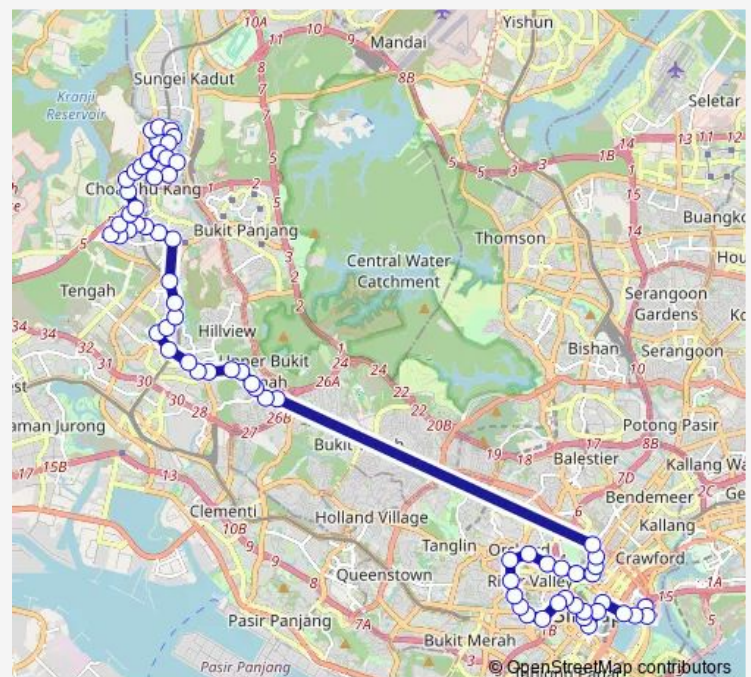

### Route schedule

Marina Ctr Ter — Blk 708

Monday —

Tuesday —

Wednesday —

Thursday —

Friday —

Saturday 24:00

### Route info

Direction: Marina Ctr Ter

Stops: 68

Trip Duration: 2 hour 33 min

■ 3N

Dhoby Ghaut Stn

Sch of the Arts

Peace Ctr