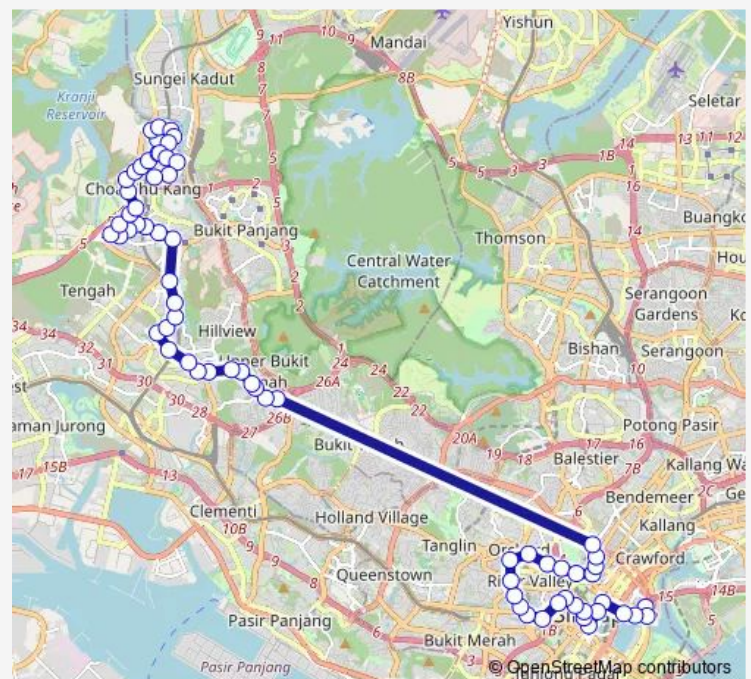

Orchard Stn/Lucky Plaza

Opp Somerset Stn

Concorde Hotel S'pore

Route schedule

Marina Ctr Ter — Blk 708

Monday —

Tuesday —

Wednesday —

Thursday —

Friday —

Saturday 24:00

Sunday —

Route info

Direction: Marina Ctr Ter

Stops: 68

Trip Duration: 2 hour 33 min

■ 3n

BusMaps

Dhoby Ghaut Stn

Sch of the Arts

Peace Ctr

Selegie Ctr

Little India STN Exit A

Beauty World Stn Exit C