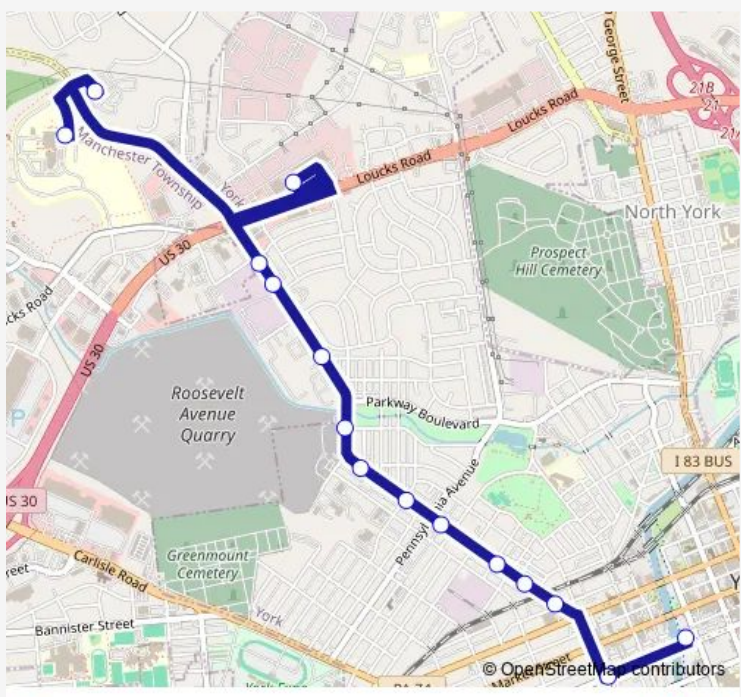

Bus 3n Northwest Plaza / Upmc Hospital

[Go to website](#)

Direction
 York Transfer Center — Upmc Hospital
 19 stops
[Open route schedule](#)

- York Transfer Center
- N. Beaver St. at Market St. ob.
- W. Philadelphia St. at Beaver St.
- W. Philadelphia St. at Newberry St.
- Roosevelt Ave. at Gas Ave. ob.
- Roosevelt Ave. at Lincoln St. ob.
- Roosevelt Ave. at Linden Ave. ob.
- Roosevelt Ave. at Rockdale Aly. ob.
- Maryland Ave. at Roosevelt Ave. ob.
- Roosevelt Ave. at Tioga St. ob.
- Roosevelt Ave. at Wood St. ob.
- Roosevelt Ave. at Chanceford St. ob.
- Roosevelt Ave. at Fahs St. ob.
- Roosevelt Ave. at Belaire Ln. ob.
- Roosevelt Ave. at Marbrook Ln. ob.
- Northwest Plaza
- Rodney Rd. at Loucks Rd.
- Rodney Rd. at Kenneth Rd. ob.
- Upmc Hospital

Route schedule
 York Transfer Center — Upmc Hospital

Monday	06:00-22:00
Tuesday	06:00-22:00
Wednesday	06:00-22:00
Thursday	06:00-22:00
Friday	06:00-22:00
Saturday	07:00-22:00
Sunday	09:00-18:00

Route info
 Direction: York Transfer Center
 Stops: 19
 Trip Duration: 0 hour 30 min

3n — Northwest Plaza / Upmc Hospital **BusMaps**

Direction

Upmc Hospital — York Transfer Center

15 stops

[Open route schedule](#)

Upmc Hospital

OSS Health - Roosevelt Ave

Northwest Plaza

Roosevelt Ave. at Lincoln St. ib.

Roosevelt Ave. at St. Paul St. ib.

Roosevelt Ave. at Gas Ave. ib.

W. King St. at Penn St. ib.

York Transfer Center

Route schedule

Upmc Hospital — York Transfer Center

Monday 05:42-21:30