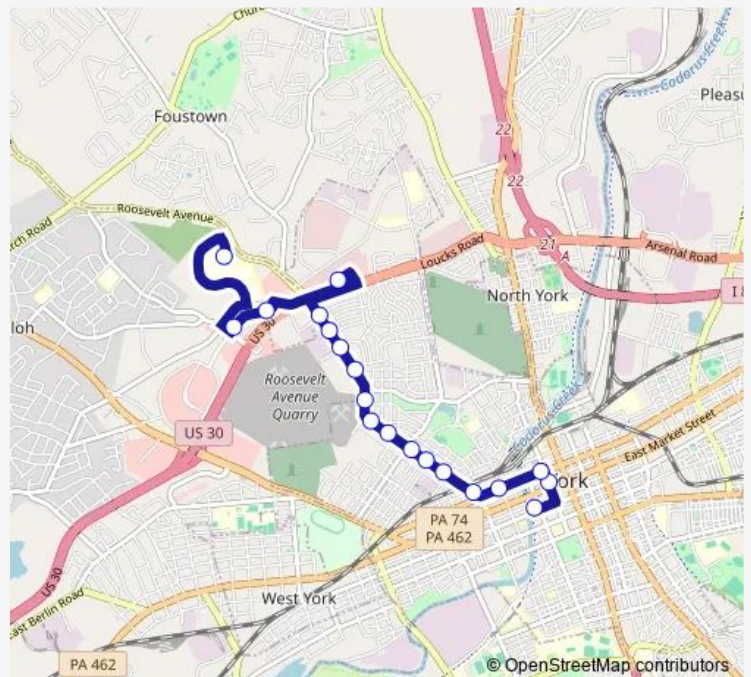

**Direction**

York Transfer Center — Upmc Hospital

19 stops

[Open route schedule](#)

- York Transfer Center
- N. Beaver St. at Market St. ob.
- W. Philadelphia St. at Beaver St.
- W. Philadelphia St. at Newberry St.
- Roosevelt Ave. at Gas Ave. ob.
- Roosevelt Ave. at Lincoln St. ob.
- Roosevelt Ave. at Linden Ave. ob.
- Roosevelt Ave. at Rockdale Aly. ob.
- Maryland Ave. at Roosevelt Ave. ob.
- Roosevelt Ave. at Tioga St. ob.
- Roosevelt Ave. at Wood St. ob.
- Roosevelt Ave. at Chanceford St. ob.
- Roosevelt Ave. at Fahs St. ob.
- Roosevelt Ave. at Belaire Ln. ob.
- Roosevelt Ave. at Marbrook Ln. ob.
- Northwest Plaza
- Rodney Rd. at Loucks Rd.
- Rodney Rd. at Kenneth Rd. ob.
- Upmc Hospital

Route schedule

York Transfer Center — Upmc Hospital

Monday	06:00-22:00
Tuesday	06:00-22:00
Wednesday	06:00-22:00
Thursday	06:00-22:00
Friday	06:00-22:00
Saturday	07:00-22:00
Sunday	09:00-18:00

Route info

Direction: York Transfer Center

Stops: 19

Trip Duration: 0 hour 30 min

3N — Northwest Plaza / Upmc Hospital

## Direction

Upmc Hospital — York Transfer Center

15 stops

[Open route schedule](#)

Upmc Hospital

OSS Health - Roosevelt Ave

Northwest Plaza

Roosevelt Ave. at Marbrook Ln. ib.