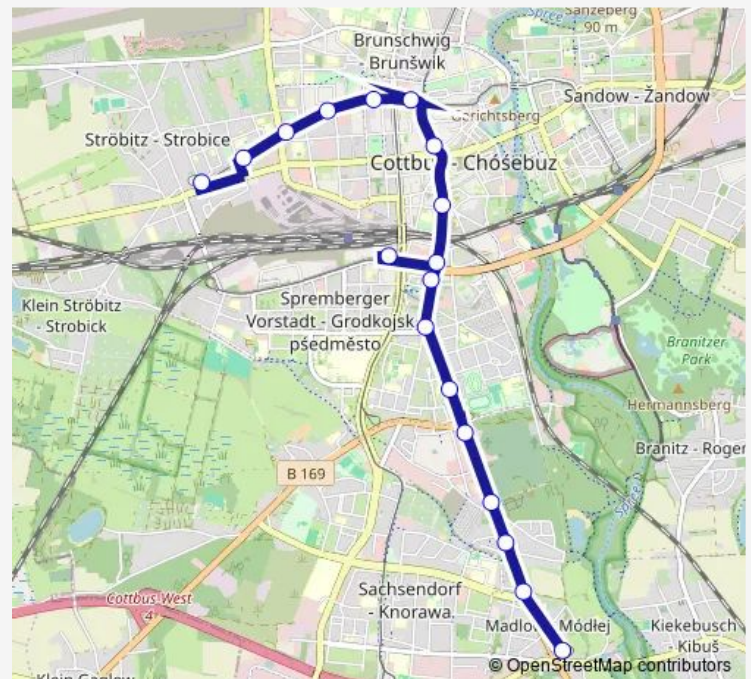

Cottbus, Weinbergstr.

Cottbus, Ottilienstr.

Cottbus, Sportzentrum

Cottbus, Südfriedhof

Cottbus, Ringstr.

Cottbus, Spreestr.

Cottbus, Priorstr.

Cottbus, Madlow

Route schedule

Cottbus, Ströbitz — Cottbus, Madlow

Monday	20:39-00:02 ⁺¹
Tuesday	20:39-00:02 ⁺¹
Wednesday	20:39-00:02 ⁺¹
Thursday	20:39-00:02 ⁺¹
Friday	20:39-00:02 ⁺¹
Saturday	20:39-00:02 ⁺¹
Sunday	20:39-00:02 ⁺¹

Route info

Direction: Cottbus, Ströbitz

Stops: 18

Trip Duration: 0 hour 23 min

■ 3n

BusMaps

Direction

Cottbus, Stadthalle Puschkinpromenade — Cottbus, Ströbitz

Saturday 20:56

Sunday 20:56

Route info

Direction: Cottbus, Stadthalle Puschkinpromenade

Stops: 7

Trip Duration: 0 hour 6 min

Direction

Cottbus, Madlow — Cottbus, Ströbitz