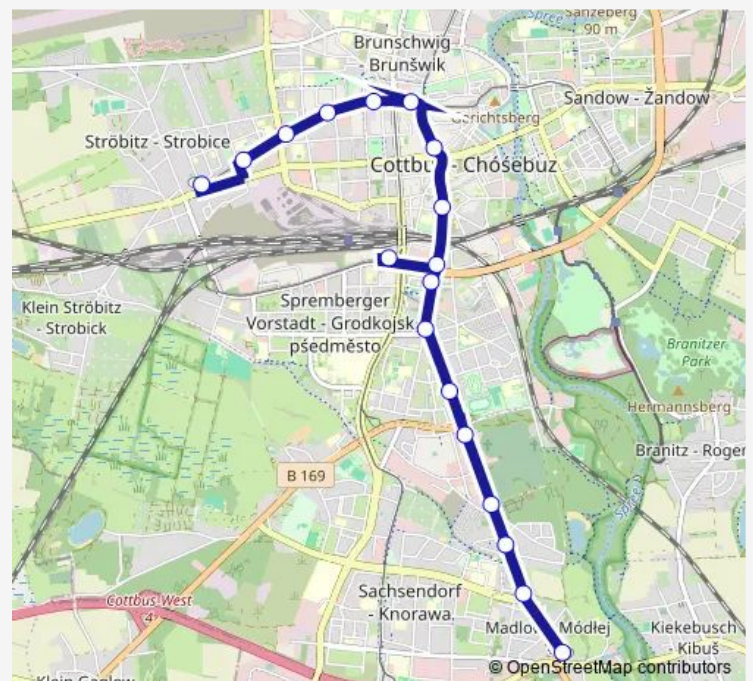

Cottbus, Weinbergstr.

Cottbus, Ottilienstr.

Cottbus, Sportzentrum

Cottbus, Südfriedhof

Cottbus, Ringstr.

Cottbus, Spreestr.

Cottbus, Priorstr.

Cottbus, Madlow

Route schedule

Cottbus, Ströbitz — Cottbus, Madlow

Monday	20:39-00:02 ⁺¹
Tuesday	20:39-00:02 ⁺¹
Wednesday	20:39-00:02 ⁺¹
Thursday	20:39-00:02 ⁺¹
Friday	20:39-00:02 ⁺¹
Saturday	20:39-00:02 ⁺¹
Sunday	20:39-00:02 ⁺¹

Route info

Direction: Cottbus, Ströbitz

Stops: 18

Trip Duration: 0 hour 23 min

■ 3N

BusMaps

Direction

Cottbus, Stadthalle Puschkinpromenade — Cottbus, Ströbitz

Saturday 20:56

Sunday 20:56

Route info

Direction: Cottbus, Stadthalle Puschkinpromenade

Stops: 7

Trip Duration: 0 hour 6 min

Direction

Cottbus, Madlow — Cottbus, Ströbitz