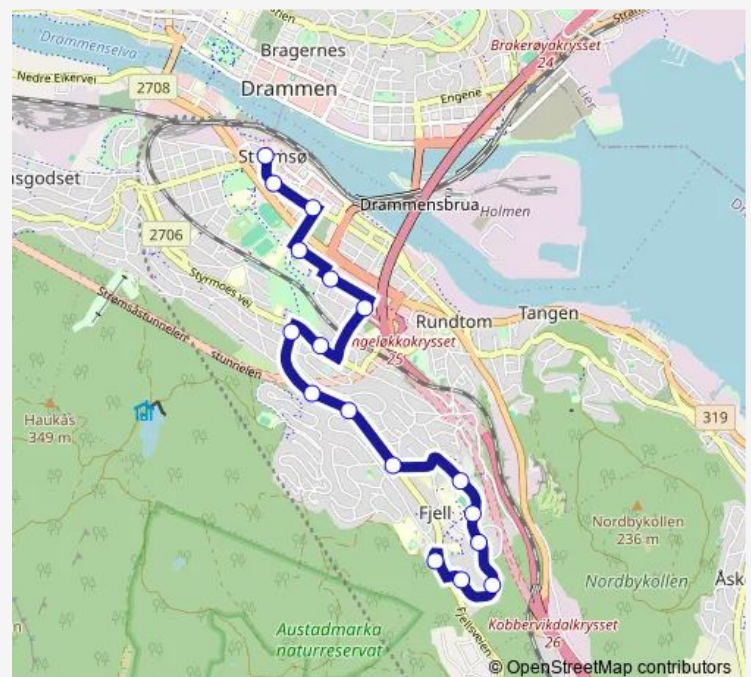

Strømsø torg — Fjell

Monday	—
Tuesday	—
Wednesday	—
Thursday	—
Friday	25:13-02:13 ⁺¹
Saturday	03:13-02:13 ⁺¹
Sunday	03:13

Route info

Direction: Strømsø torg

Stops: 17

Trip Duration: 0 hour 13 min

■ 3n — Nattbuss Fjell