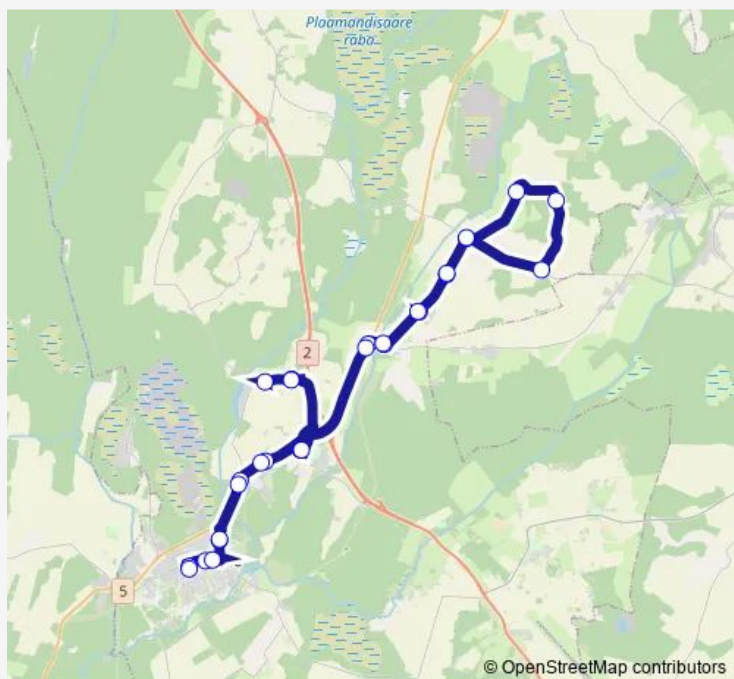

Vodja tee

Lasputre tee

Tarbja

Route schedule

Paide bussijaam 5 — Paide bussijaam 6

Monday	—
Tuesday	—
Wednesday	—
Thursday	—
Friday	—
Saturday	09:10-15:55
Sunday	09:10-15:55

Route info

Direction: Paide bussijaam 5

Stops: 28

Trip Duration: 1 hour 5 min

© OpenStreetMap contributors

17c — Paide - Vedruka - Viisu - Tarbja - Paide

BusMaps

Lasputre tee

Mäo 3 (Paide suund)

Kivila