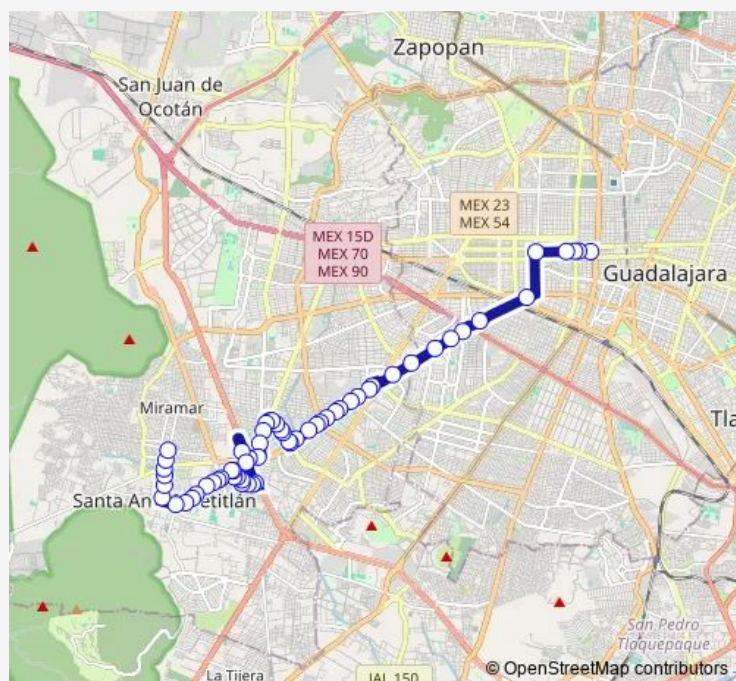

Isletas

Av. Mariano Otero

Pedro Simon Laplace

Route schedule

Turmalina — Penitenciaría

Monday	05:00
Tuesday	05:00
Wednesday	05:00
Thursday	05:00
Friday	05:00
Saturday	05:00
Sunday	05:16

Route info

Direction: Turmalina

Stops: 56

Trip Duration: 1 hour 4 min

T10-C01 — Troncal T10-C01 - 626a Mariano Otero Complementaria

Aracely Souza

Tomas Balcazar

Luz Torre Escamilla

Jaime Gomez

Jorge Bravo

Thursday 05:37

Friday 05:37

Saturday 05:37

Sunday 05:52

Route info

Direction: Morelos

Stops: 59

Trip Duration: 1 hour 4 min