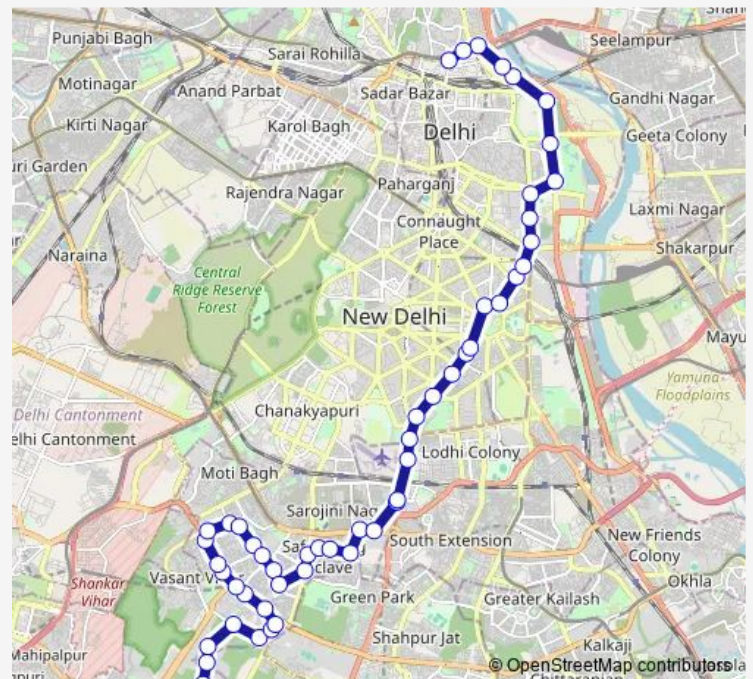

Thursday 06:30-19:20

Friday 06:30-19:20

Saturday 06:30-19:20

Sunday 06:30-19:20

Route info

Direction: Poorvanchal Hostel

Stops: 52

Trip Duration: 1 hour 42 min