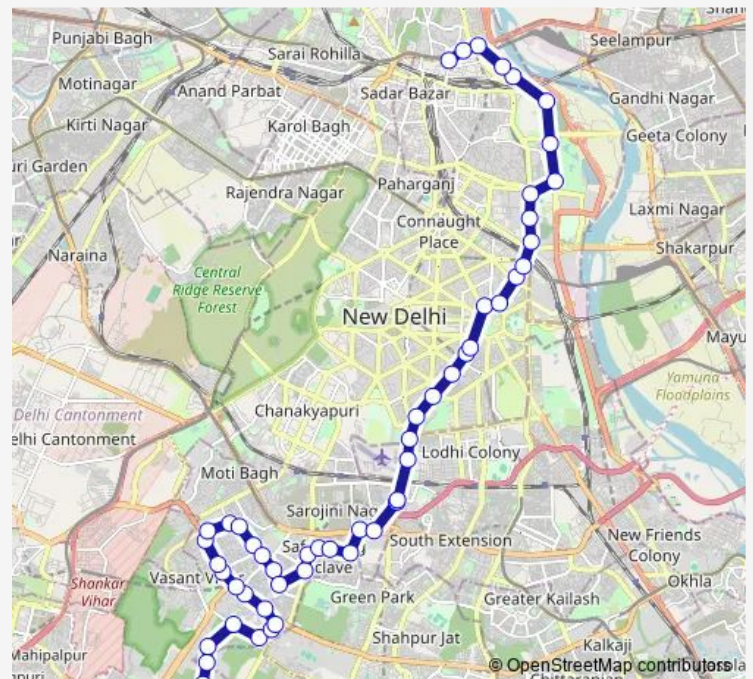

### Route schedule

Poorvanchal Hostel — Mori Gate Terminal

Monday 06:30-19:20

Tuesday 06:30-19:20

Wednesday 06:30-19:20

Thursday 06:30-19:20

Friday 06:30-19:20

Saturday 06:30-19:20

### Route info

Direction: Poorvanchal Hostel

Stops: 52

Trip Duration: 1 hour 42 min

621adown

R K Puram Sec-2

Mohammadpur Village

Safdarjung Enclave