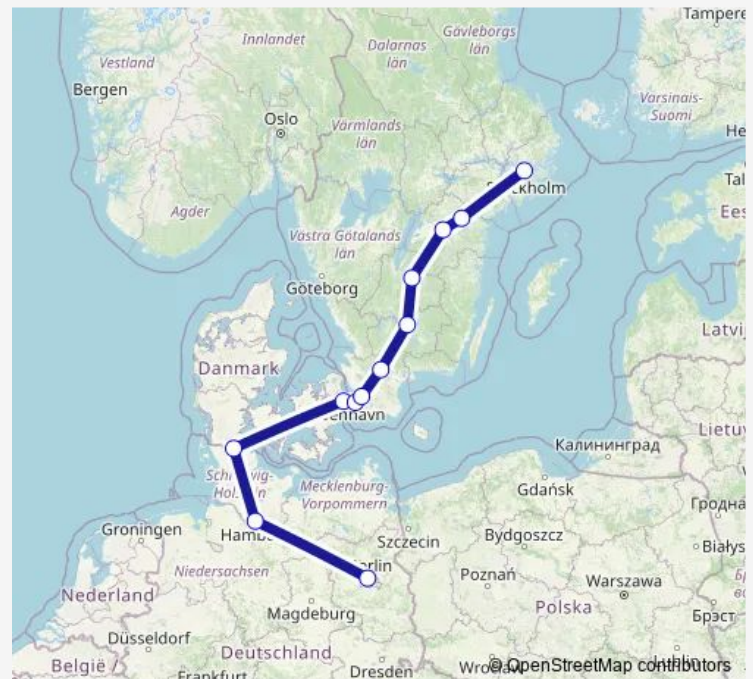

Padborg

Copenhagen Airport

Malmö Centralstation

Lund Centralstation

Hässleholm Centralstation

Alvesta station

Nässjö Centralstation

Linköping Centralstation

Friday 18:34

Saturday —

Sunday 18:34-22:03

Route info

Direction: Berlin Hbf

Stops: 12

Trip Duration: 15 hour 21 min

■ 346

Direction

Berlin Gesundbrunnen — Stockholm Centralstation

12 stops

[Open route schedule](#)

Berlin Gesundbrunnen

Hamburg Hbf

Padborg

Copenhagen Airport

Malmö Centralstation

Lund Centralstation

Hässleholm Centralstation

Alvesta station

Nässjö Centralstation

Linköping Centralstation

Norrköping Centralstation

Stockholm Centralstation