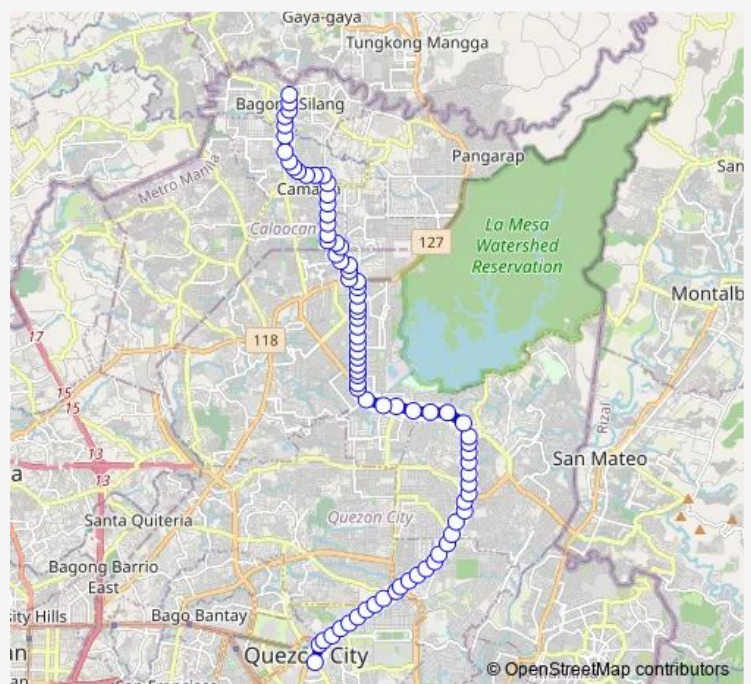

Commonwealth Avenue, Quezon City

Loyola Memorial Chapel, Commonwealth Avenue, Quezon City

General Hospital, Commonwealth Avenue, Quezon City

Commonwealth Avenue, Quezon City

Commonwealth Avenue / D Laura Intersection, Quezon City

Commonwealth Avenue, Quezon City

Route schedule

Kalayaan Ave / Elliptical Rd Intersection, Quezon City, Manila — Old Zabarte / Langit Road Intersection, Caloocan City

Monday	00:00
Tuesday	00:00
Wednesday	00:00
Thursday	00:00
Friday	00:00
Saturday	00:00
Sunday	00:00

Route info

Direction: Kalayaan Ave / Elliptical Rd Intersection, Quezon City, Manila

Stops: 79

Trip Duration: 1 hour 37 min

Commonwealth Avenue, Quezon City

Mary The Queen College, Commonwealth Avenue, Quezon City

Commonwealth Avenue / Capitol Homes Drive Intersection, Quezon City

Our Lady of Mercy School, 14.680409, 121.084434

Commonwealth Avenue, Quezon City

Commonwealth Avenue / Llang-Llang, Quezon City

Batasan Road / Commonwealth Avenue Intersection, Quezon City