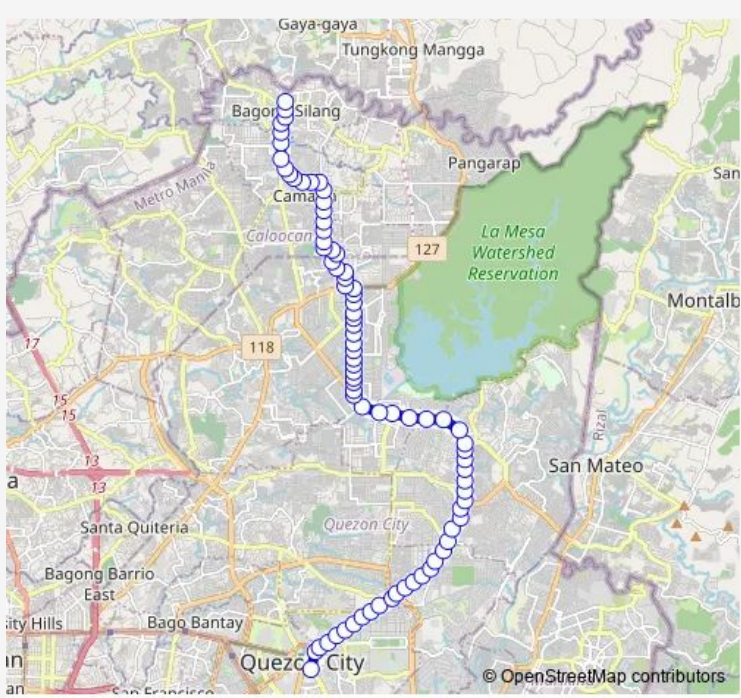

Bus Bagong Silang - Ever Gotesco extended to Philcoa

[Go to website](#)

Direction
 Kalayaan Ave / Elliptical Rd Intersection, Quezon City, Manila — Old Zabarte / Langit Road Intersection, Caloocan City

79 stops

[Open route schedule](#)

- Kalayaan Ave / Elliptical Rd Intersection, Quezon City, Manila
- Elliptical Rd / Commonwealth Avenue Intersection, Quezon City
- Philippine Coconut Authority, Commonwealth Avenue, Quezon City
- Commonwealth Avenue / University Avenue Intersection, Quezon City
- University of The Philippines - Ayala Land Technohub, Commonwealth Avenue, Quezon City
- University of The Philippines - Ayala Land Technohub, Commonwealth Avenue, Quezon City
- Commonwealth Avenue, Quezon City
- Social Science Institute, Commonwealth Avenue, Quezon City
- Commonwealth Avenue / Central Avenue Intersection, Quezon City
- St Peter Chapels, Commonwealth Avenue, Quezon City
- Commonwealth Avenue, Quezon City
- Loyola Memorial Chapel, Commonwealth Avenue, Quezon City
- General Hospital, Commonwealth Avenue, Quezon City
- Commonwealth Avenue, Quezon City
- Commonwealth Avenue / D Laura Intersection, Quezon City
- Commonwealth Avenue, Quezon City

Route schedule

Kalayaan Ave / Elliptical Rd Intersection, Quezon City, Manila — Old Zabarte / Langit Road Intersection, Caloocan City

Monday	00:00
Tuesday	00:00
Wednesday	00:00
Thursday	00:00
Friday	00:00
Saturday	00:00
Sunday	00:00

Route info

Direction: Kalayaan Ave / Elliptical Rd Intersection, Quezon City, Manila

Stops: 79

Trip Duration: 1 hour 37 min

Commonwealth Avenue, Quezon City

Mary The Queen College, Commonwealth Avenue, Quezon City