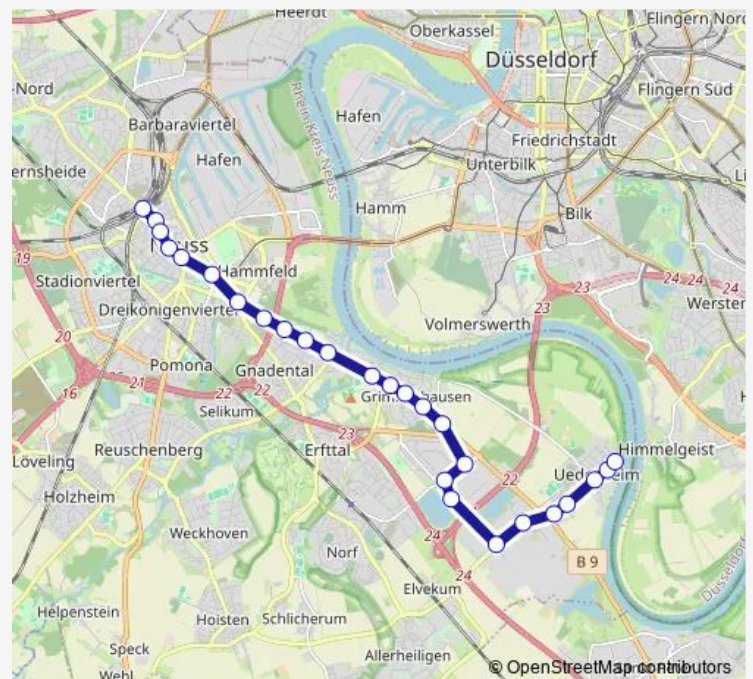

Bus NE5

[Go to website](#)

Direction

Neuss Deichstr. — Neuss Hauptbahnhof

2 stops

[Open route schedule](#)

Neuss Deichstr.

Neuss Hauptbahnhof

Route schedule

Neuss Deichstr. — Neuss Hauptbahnhof

Monday	—
Tuesday	—
Wednesday	—
Thursday	—
Friday	26:29 ⁺¹
Saturday	26:29 ⁺¹
Sunday	—

Route info

Direction: Neuss Deichstr.

Stops: 2

Trip Duration: 0 hour 31 min

■ NE5

BusMaps

Direction

Neuss Deichstr. — Neuss Stadthalle/Museum

2 stops

[Open route schedule](#)

Neuss Deichstr.

Neuss Stadthalle/Museum

25:00-02:00⁺¹

Saturday

03:00-02:00⁺¹

Sunday

03:00

Route info

Direction: Neuss Hauptbahnhof

Stops: 26