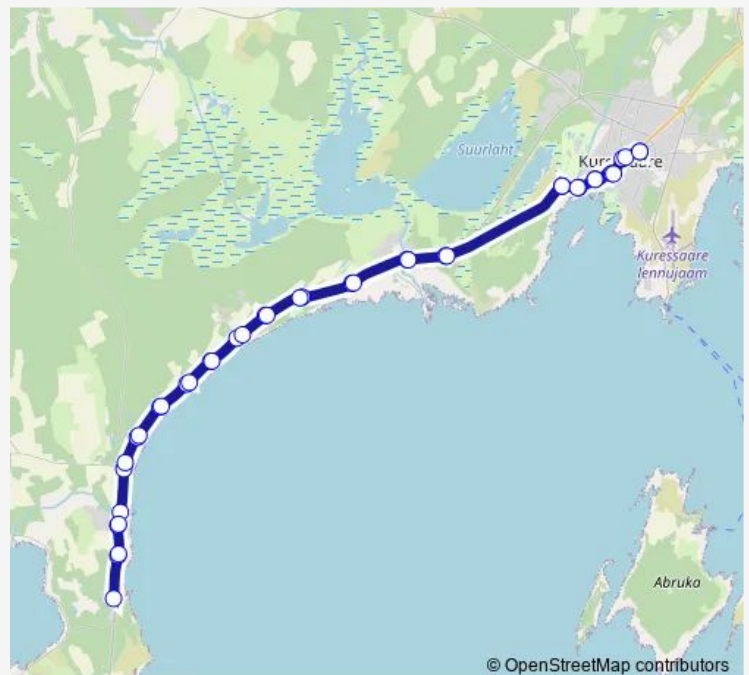

Saturday 20:30

Sunday —

Route info

Direction: Kuressaare

Stops: 40

Trip Duration: 1 hour 0 min

© OpenStreetMap contributors

Salme staadion