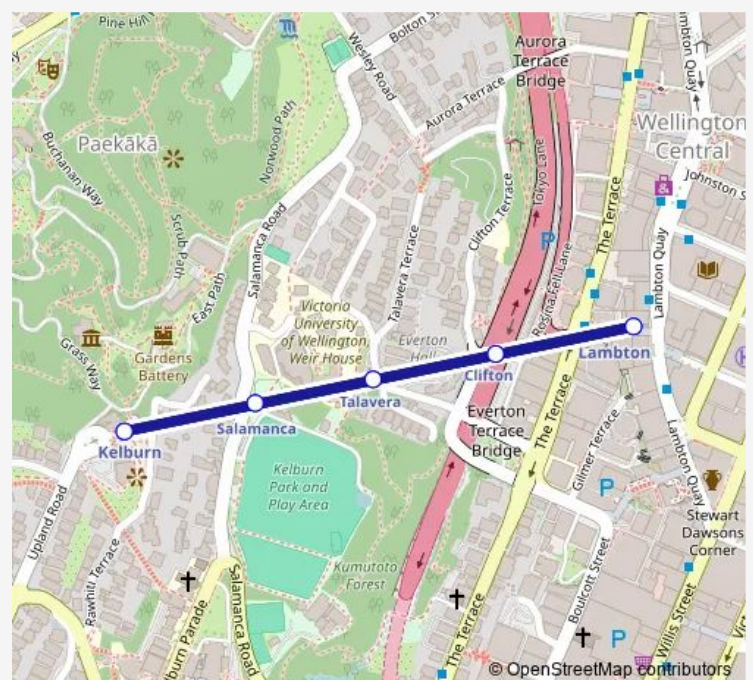

Cable tram CCL Cable Car (Kelburn - Wellington)

[Go to website](#)

Direction

Lambton Quay - Cable Car Station — Kelburn - Cable Car Station

5 stops

[Open route schedule](#)

Lambton Quay - Cable Car Station

Clifton - Cable Car Station

Thursday 07:30-20:00

Friday 07:30-20:00

Saturday 08:30-20:00

Sunday 08:30-20:00

Route info

Direction: Lambton Quay - Cable Car Station

Stops: 5

Trip Duration: 0 hour 5 min

■ CCL — Cable Car (Kelburn - Wellington)

Direction

Kelburn - Cable Car Station — Lambton Quay - Cable Car Station

5 stops

[Open route schedule](#)

Kelburn - Cable Car Station

Salamanca - Cable Car Station

Talavera - Cable Car Station

Friday 07:30-20:00

Saturday 08:30-20:00

Sunday 08:30-20:00

Route info

Direction: Kelburn - Cable Car Station

Stops: 5

Trip Duration: 0 hour 5 min

CCL Cable tram time schedules and route maps are available in an offline PDF at busmaps.com. Use the busmaps.com website to see live bus times, train schedule or subway schedule, and step-by-step directions for all public transit in Wellington