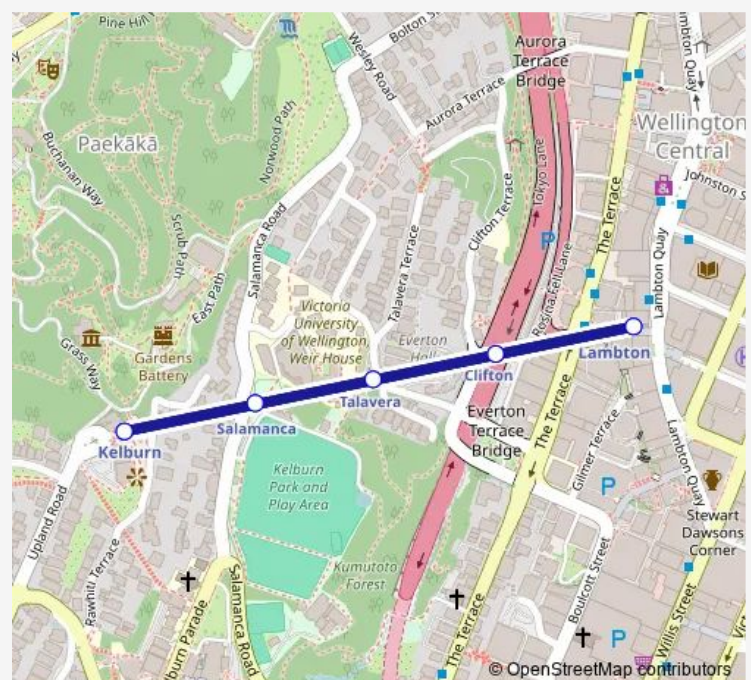

Cable tram Ccl Cable Car (Kelburn - Wellington)

[Go to website](#)

Direction

Lambton Quay - Cable Car Station — Kelburn - Cable Car Station

5 stops

[Open route schedule](#)

Lambton Quay - Cable Car Station

Clifton - Cable Car Station

Thursday 07:30-20:00

Friday 07:30-20:00

Saturday 08:30-19:00

Sunday 08:30-19:00

Route info

Direction: Lambton Quay - Cable Car Station

Stops: 5

Trip Duration: 0 hour 5 min

■ Ccl — Cable Car (Kelburn - Wellington)

Direction

Kelburn - Cable Car Station — Lambton Quay - Cable Car Station

5 stops

[Open route schedule](#)

Kelburn - Cable Car Station

Salamanca - Cable Car Station

Talavera - Cable Car Station

Friday 07:30-20:00

Saturday 08:30-19:00

Sunday 08:30-19:00

Route info

Direction: Kelburn - Cable Car Station

Stops: 5

Trip Duration: 0 hour 5 min

Ccl Cable tram time schedules and route maps are available in an offline PDF at [busmaps.com](#). Use the [busmaps.com](#) website to see live bus times, train schedule or subway schedule, and step-by-step directions for all public transit in Wellington