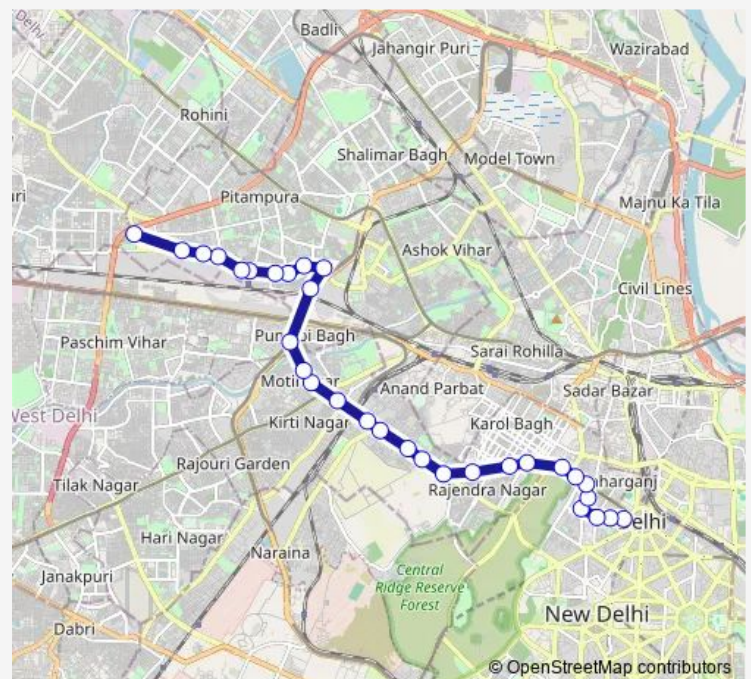

Bus 85bextup

[Go to website](#)

Direction

Shivaji Stadium Terminal — West Enclave Terminal

31 stops

[Open route schedule](#)

- Shivaji Stadium Terminal
- Shaheed Bhagat Singh Marg
- Shaheed Bhagat Singh Marg
- Gole Market
- Rama Krishna Ashram Marg
- Panchkuian Road
- Panchkuian Road Banwai Lal Hospital
- Meghdoot Bhawan
- Pusa Road Petrol Pump Sadhu Vaswani Marg
- Karol Bagh Metro Station
- Rajendra Place / Karol Bagh Telephone Exchange
- East Patel Nagar
- South Patel Nagar (Metro Station)
- West Patel Nagar
- Shadipur DTC Colony Metro Station
- Shadipur Depot
- Moti Nagar Industrial Area
- Karampura Terminal
- B Block New Moti Nagar
- Punjabi Bagh Terminal
- Shakurpur Shiv Mandir

Route schedule

Shivaji Stadium Terminal — West Enclave Terminal

Monday	09:23-19:55
Tuesday	09:23-19:55
Wednesday	09:23-19:55
Thursday	09:23-19:55
Friday	09:23-19:55
Saturday	09:23-19:55
Sunday	09:23-19:55

Route info

Direction: Shivaji Stadium Terminal

Stops: 31

Trip Duration: 1 hour 4 min

85bextup

BusMaps

Shakur Pur

Samrat Enclave