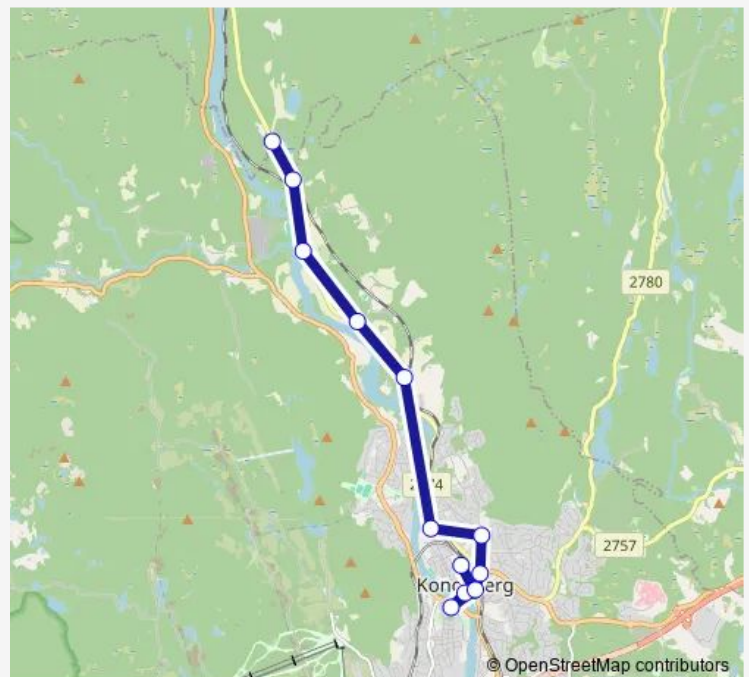

Friday —

Saturday —

Sunday —

Route info

Direction: Kongsberg knutepunkt

Stops: 13

Trip Duration: 0 hour 37 min

■ 431 — Kongsberg - Haavengen

Direction

Kongsberg knutepunkt — Haavengen

13 stops

[Open route schedule](#)

Kongsberg knutepunkt

Kongsberg Bekkedokk

Raumyr skole

Sølvparken

Haavengen

Route schedule

Kongsberg knutepunkt — Haavengen

Monday	—
Tuesday	14:20
Wednesday	12:30
Thursday	14:20
Friday	14:20
Saturday	—
Sunday	—

Route info

Direction: Kongsberg knutepunkt

Stops: 13

Trip Duration: 0 hour 41 min