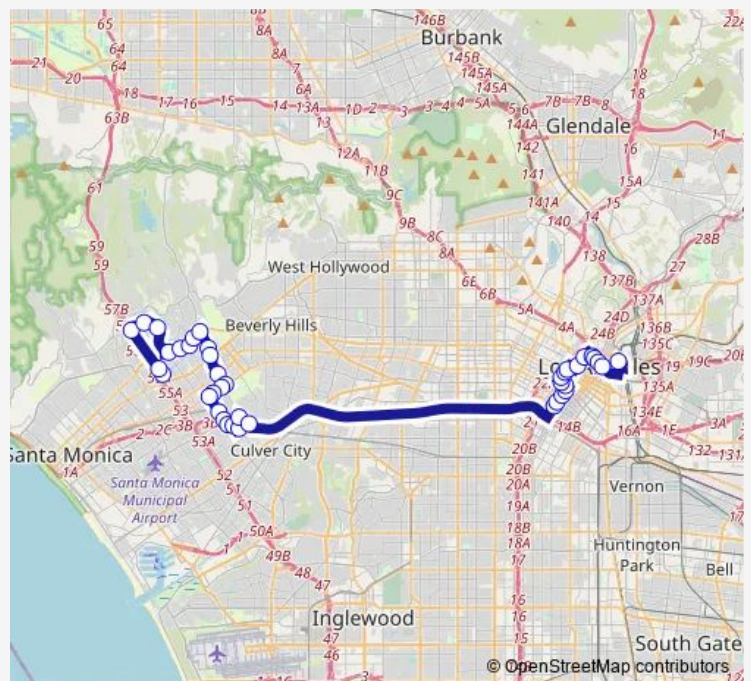

Wilshire Blvd & Warner Ave (Eastbound)

Wilshire Blvd & Beverly Glen Blvd (Eastbound)

Beverly Glen Blvd & Woodruff Ave (Southbound)

Beverly Glen Blvd & Santa Monica Blvd (Southbound)

Beverly Glen Blvd & Olympic Blvd (Southbound)

Beverly Glen Blvd & Pico Blvd (Southbound)

Pico Blvd & Patricia Ave (Westbound)

Pico Blvd & Manning Ave (Westbound)

Overland Ave & Pico Blvd (Southbound)

Overland Ave & Coventry Pl (Southbound)

Overland Ave & National Blvd (Southbound)

Wednesday 06:15-07:35

Thursday 06:15-07:35

Friday 06:15-07:35

Saturday —

Sunday —

Route info

Direction: Sepulveda & Ohio Ave (Northbound)

Stops: 40

Trip Duration: 1 hour 17 min

431 — Ce431

Motor Ave & National Blvd (Northbound)

Motor Ave & Manning Ave (Northbound)

Manning Ave & Woodbine St (Eastbound)

Olive St & Pico Blvd

Olive St & 12th St

Olive St & Olympic Blvd