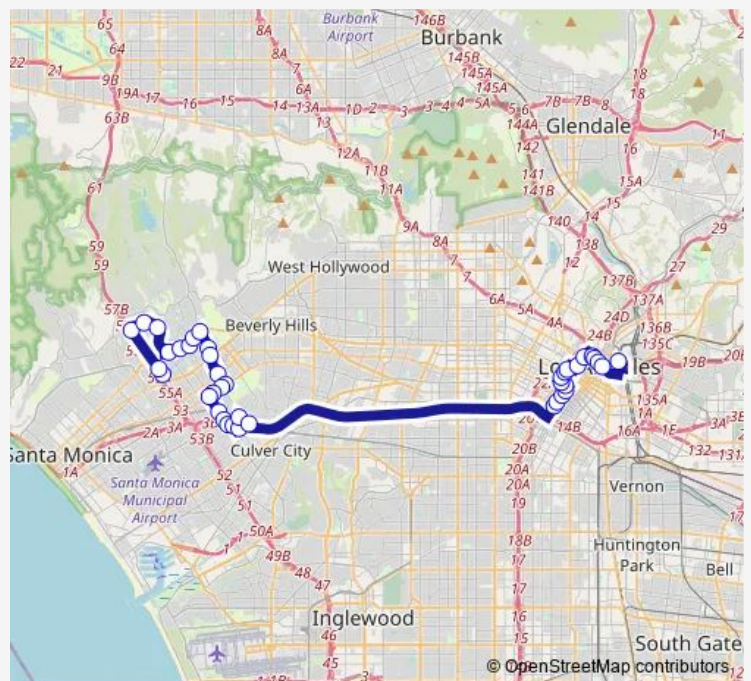

Bus 431 Ce431

[Go to website](#)

Direction
 Sepulveda & Ohio Ave (Northbound) — Patsaouras Transit Plaza - Bay 3

40 stops

[Open route schedule](#)

- Sepulveda & Ohio Ave (Northbound)
- Sepulveda & Ohio Mid Block (Northbound)
- Montana Ave & Sepulveda Blvd (Eastbound)
- Montana & Veteran (Eastbound)
- Gayley Ave & Strathmore Pl (Southbound)
- Wilshire Blvd & Westwood Blvd (Eastbound)
- Wilshire Blvd & Selby Ave (Eastbound)
- Wilshire Blvd & Westholme Ave (Eastbound)
- Wilshire Blvd & Warner Ave (Eastbound)
- Wilshire Blvd & Beverly Glen Blvd (Eastbound)
- Beverly Glen Blvd & Woodruff Ave (Southbound)
- Beverly Glen Blvd & Santa Monica Blvd (Southbound)
- Beverly Glen Blvd & Olympic Blvd (Southbound)
- Beverly Glen Blvd & Pico Blvd (Southbound)
- Pico Blvd & Patricia Ave (Westbound)
- Pico Blvd & Manning Ave (Westbound)
- Overland Ave & Pico Blvd (Southbound)
- Overland Ave & Coventry Pl (Southbound)
- Overland Ave & National Blvd (Southbound)
- National Blvd & Overland Ave (Eastbound)
- National Blvd & Valparaiso St (Eastbound)

Route schedule

Sepulveda & Ohio Ave (Northbound) — Patsaouras Transit Plaza - Bay 3

Monday	06:15-07:35
Tuesday	06:15-07:35
Wednesday	06:15-07:35
Thursday	06:15-07:35
Friday	06:15-07:35
Saturday	—
Sunday	—

Route info

Direction: Sepulveda & Ohio Ave (Northbound)

Stops: 40

Trip Duration: 1 hour 20 min

431 — Ce431

Motor Ave & National Blvd (Northbound)

Motor Ave & Manning Ave (Northbound)

Manning Ave & Woodbine St (Eastbound)

Olive St & Pico Blvd

Olive St & 12th St

Olive St & Olympic Blvd

Olive St & 9th St

8th St & Grand Ave

8th St & Flower St

Figueroa & 7th St (Northbound)

Figueroa St & 6th St (Northbound)