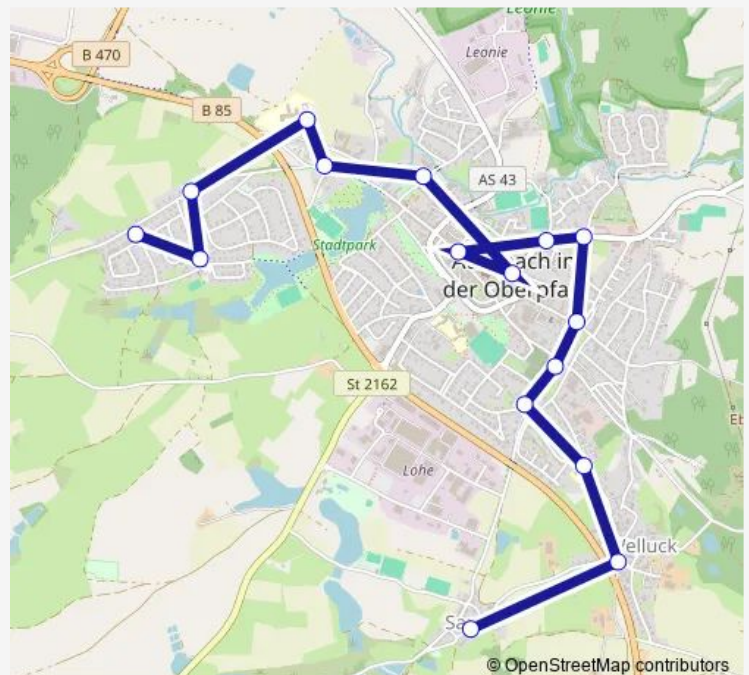

Auerbach, St. Johannes Klinik

Auerbach, Abzw Siechenstr.

Auerbach, Pfarrer-Ritter-Str.

Auerbach, Isenloh

### Route schedule

Sand, Ortsmitte — Auerbach, Isenloh

Monday 09:03-16:33

Tuesday 09:03-16:33

Wednesday 09:03-16:33

Thursday 09:03-16:33

Friday 09:03-16:33

Saturday 09:03-11:33

### Route info

Direction: Sand, Ortsmitte

Stops: 16

Trip Duration: 0 hour 25 min

## Direction

Auerbach, Isenloh — Sand, Ortsmitte

16 stops

[Open route schedule](#)

Auerbach, Isenloh

Auerbach, Pfarrer-Ritter-Str.

Auerbach, Abzw Siechenstr.

Auerbach, St. Johannes Klinik