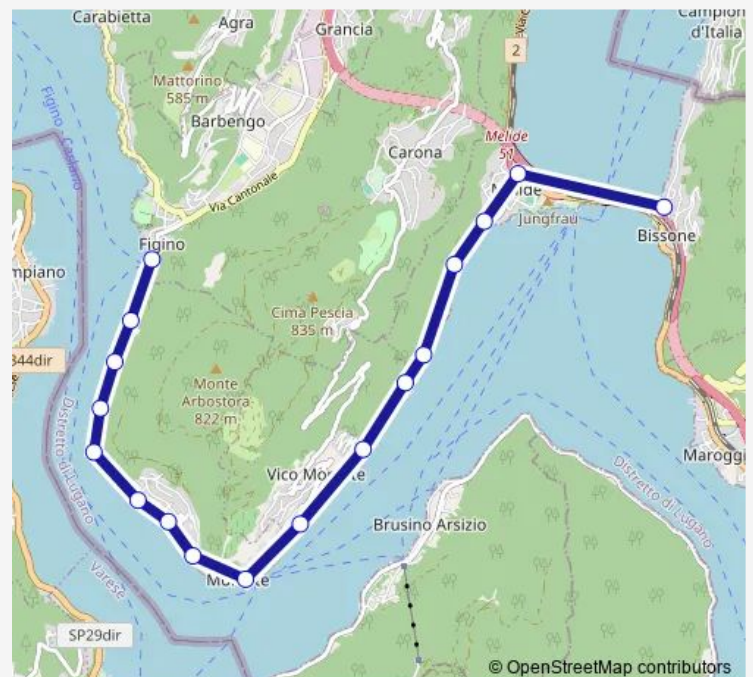

Bus 431 B 431

[Go to website](#)

Direction

Figino, Dogana — Bissone, autostrada

17 stops

[Open route schedule](#)

Figino, Dogana

Morcote, Preda dei Buchi

Morcote, Cantine

Morcote, La Canva

Morcote, Burò

Morcote, Vedo

Morcote, Arbostora

Morcote, Parco Scherrer

Morcote, Piazza Grande

Morcote, Casa per Anziani

Olivella, Lago

Vico Morcote, Colombaio

Melide, Villa Magnolia

Melide, Cantine

Melide, Piazza Moretti

Melide, Stazione

Bissone, autostrada

Route schedule

Figino, Dogana — Bissone, autostrada

Monday 05:16

Tuesday 05:16

Wednesday 05:16

Thursday 05:16

Friday 05:16

Saturday —

Sunday —

Route info

Direction: Figino, Dogana

Stops: 17

Trip Duration: 0 hour 24 min

431 — B 431

BusMaps