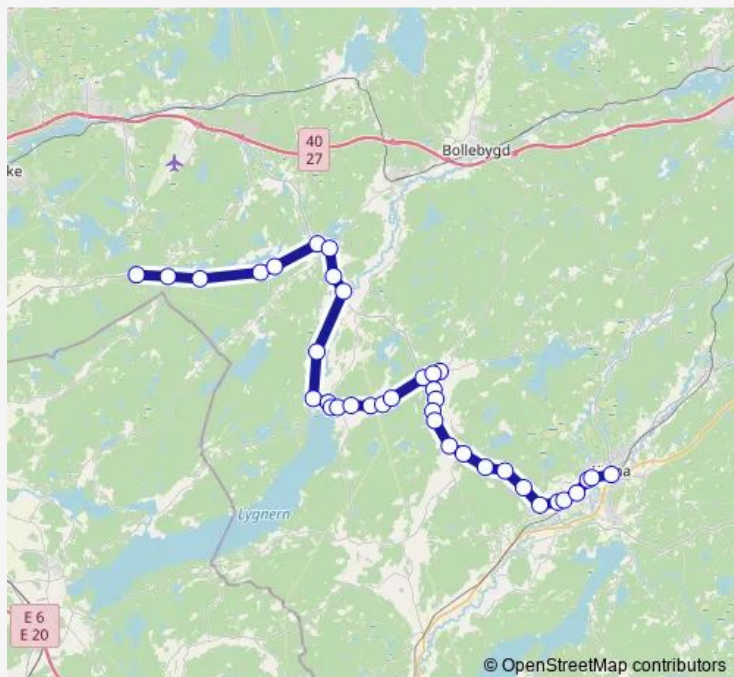

Route schedule

Inseros — Kinna station

Monday	05:52-17:29
Tuesday	05:52-17:29
Wednesday	05:52-17:29
Thursday	05:52-17:29
Friday	05:52-17:29
Saturday	—
Sunday	—

Route info

Direction: Inseros

Stops: 37

Trip Duration: 1 hour 7 min

Monday 16:28

Tuesday 16:28

Wednesday 16:28

Thursday 16:28

Friday 16:28

Saturday —

Sunday —

Route info

Direction: Kinna station

Stops: 38

Trip Duration: 1 hour 1 min

Sätla kyrka

Sätla centrum

Smälteryds vägsäl

Backåkravägen

Kärre