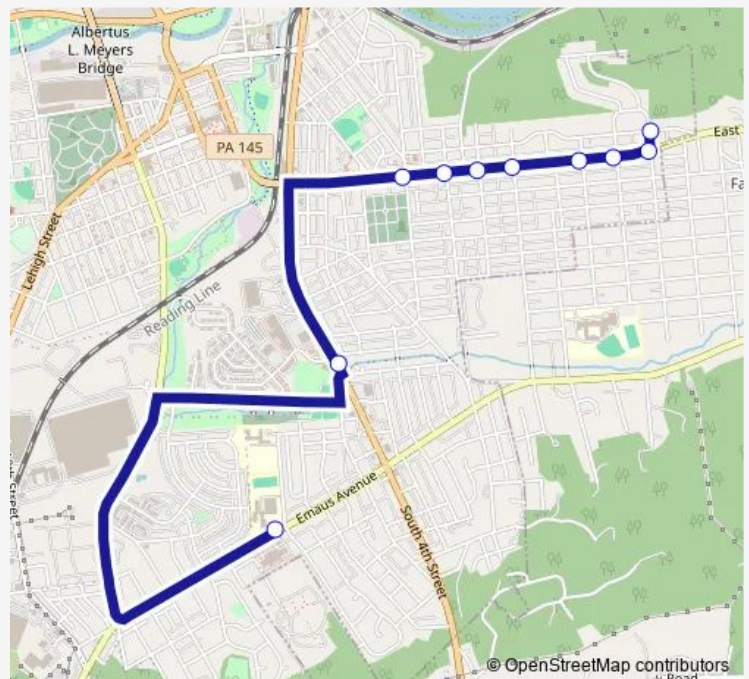

Route schedule

Emaus at Church Sb — Gilmore at Cumberland

Monday	14:50
Tuesday	14:50
Wednesday	14:50
Thursday	14:50
Friday	14:50
Saturday	—
Sunday	—

Route info

Direction: Emaus at Church Sb

Stops: 10

Trip Duration: 0 hour 20 min

Direction

Gilmore at Cumberland — Emaus at Church Sb

10 stops

[Open route schedule](#)

Gilmore at Cumberland

Cumberland at Ellsworth

Susquehanna at Dauphin

Susquehanna at Carlisle Wb

Susquehanna at Bradford Wb

Susquehanna at Albert Wb

Susquehanna at Front Wb

Susquehanna at 2nd Wb

Chapel Ave at Brookdale St Sb

Emaus at Church Sb

Route schedule

Gilmore at Cumberland — Emaus at Church Sb

Monday 07:25

Tuesday 07:25

Wednesday 07:25

Thursday 07:25

Friday 07:25

Saturday —

Sunday —

Route info