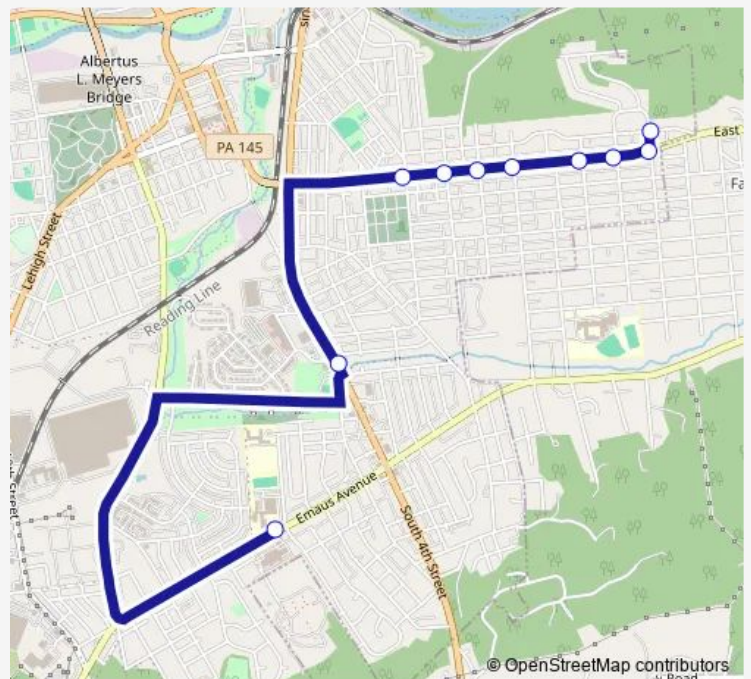

**Route schedule**

Emaus at Church Sb — Gilmore at Cumberland

Monday	14:50
Tuesday	14:50
Wednesday	14:50
Thursday	14:50
Friday	14:50
Saturday	—
Sunday	—

**Route info**

Direction: Emaus at Church Sb

Stops: 10

Trip Duration: 0 hour 20 min

**Direction**

Gilmore at Cumberland — Emaus at Church Sb

10 stops

[Open route schedule](#)

Gilmore at Cumberland

Cumberland at Ellsworth

Susquehanna at Dauphin