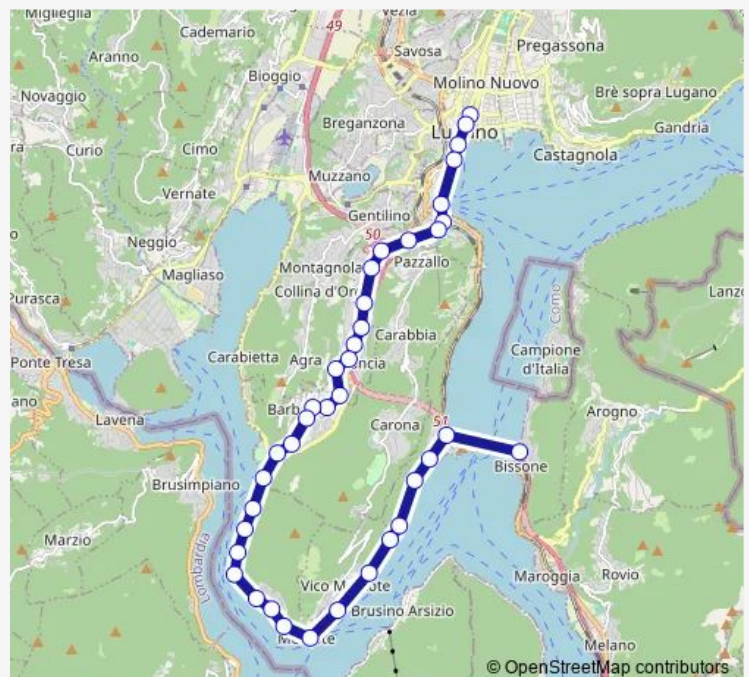

Barbengo, Tassera

Barbengo, Scuole

Barbengo, Via Balconi

Route schedule

Bissone, autostrada — Lugano, Autosilo Balestra

Monday 05:19-22:49

Tuesday 05:19-22:49

Wednesday 05:19-22:49

Thursday 05:19-22:49

Friday 05:19-22:49

Saturday 05:19-22:49

Sunday 05:19-22:49

Route info

Direction: Bissone, autostrada

Stops: 37

Trip Duration: 0 hour 52 min