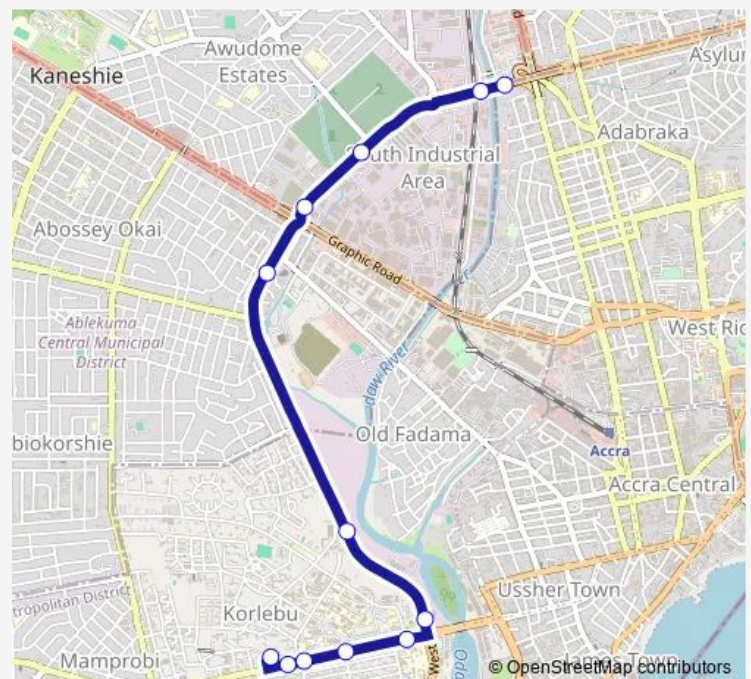

Korle-Bu Barber

Accra Royal

Mortuary

Total

Roundabout

State Transport

Neoplan

Circle Last Stop

### Route schedule

Korle Bu — Circle Last Stop

Monday 06:00

Tuesday 06:00

Wednesday 06:00

Thursday 06:00

Friday 06:00

Saturday 06:00

### Route info

Direction: Korle Bu

Stops: 12

Trip Duration: 0 hour 37 min

431 — Korle Bu ↔ Circle Odorna

## Direction

Circle — Korle Bu

14 stops

[Open route schedule](#)

Circle

Circle Neoplan Station

Awudome Cemetery

State Transport