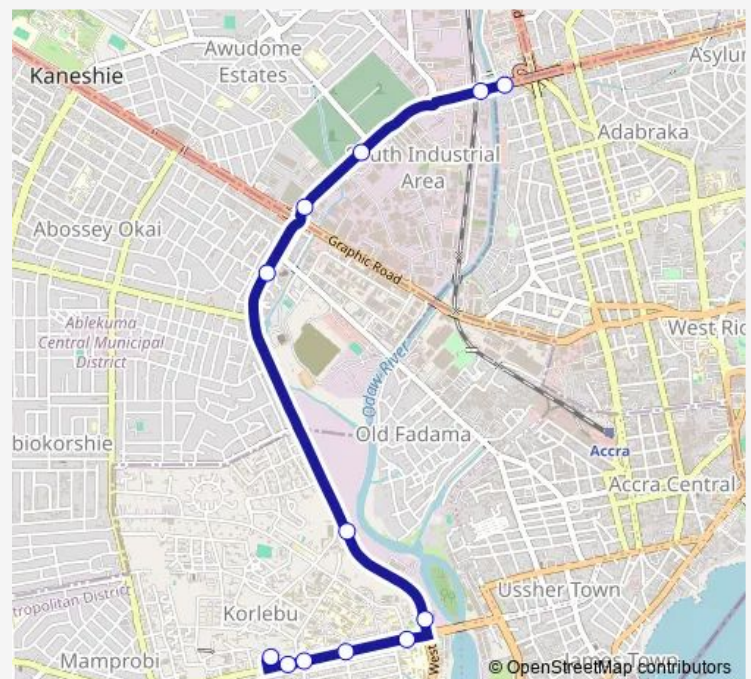

### Direction

Korle Bu — Circle Last Stop

12 stops

[Open route schedule](#)

Korle Bu

New Station

Total

Korle Bu

Korle-Bu Barber

Accra Royal

Mortuary

Total

Roundabout

State Transport

Neoplan

Circle Last Stop

### Route schedule

Korle Bu — Circle Last Stop

Monday 06:00

Tuesday 06:00

Wednesday 06:00

Thursday 06:00

Friday 06:00

Saturday 06:00

### Route info

Direction: Korle Bu

Stops: 12

Trip Duration: 0 hour 37 min

431 — Korle Bu ↔ Circle Odorna

BusMaps

**Direction**

Circle — Korle Bu