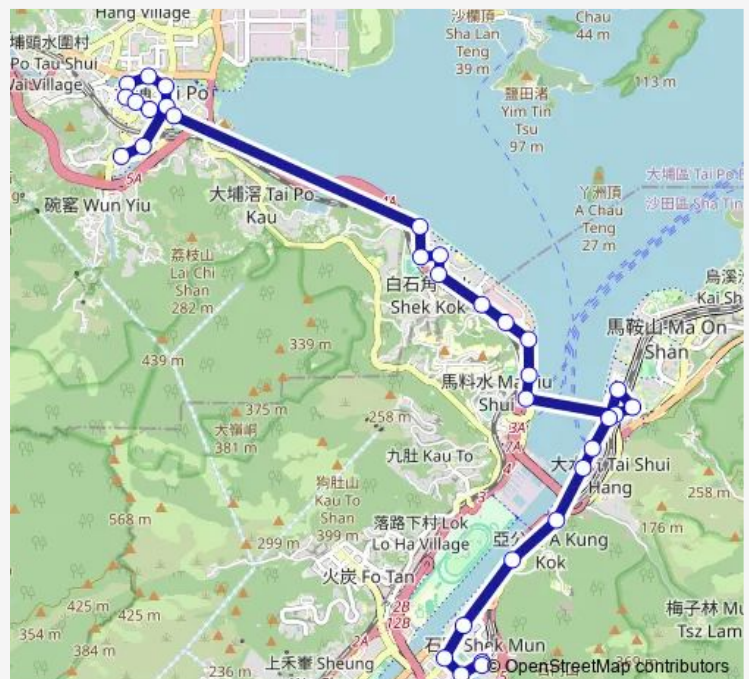

FO Chun Road, Outside Mayfair BY THE Sea|Fo Chun Road, Outside Mayfair BY THE Sea

Chong SAN Road, Near ST. Martin

Chong SAN Road, Near Science Park Phase 3|Chong SAN Road Southbound BUS LAY-BY Near L/P BE

### Route schedule

WAN TAU Tong Terminus — ON Ming Street, Opposite Shek MUN Station|On Ming Street, Near Shek MUN Estate

Monday 07:00-21:35

Tuesday 07:00-21:35

Wednesday 07:00-21:35

Thursday 07:00-21:35

Friday 07:00-21:35

### Route info

Direction: WAN TAU Tong Terminus

Stops: 32

Trip Duration: 0 hour 35 min

806b — Shek MUN - WAN TAU Tong (Supplementary Service)

3003|Chong SAN Road Outside Hong Kong Science Park Phase 3

Chong SAN Road Outside Hong Kong Science Park Phase 1|Chong SAN Road, Near Science Park Phase 1

Science Park Road, Near Research Institute OF Biotechnology

Science Park Road, Outside Water Sports Centre|Science Park Road Southbound BUS LAY-BY Near L/P Ae1877

Science Park Road Outside MA LIU Shui Ferry Pier|Science Park Road, Near MA LIU Shui Ferry Pier