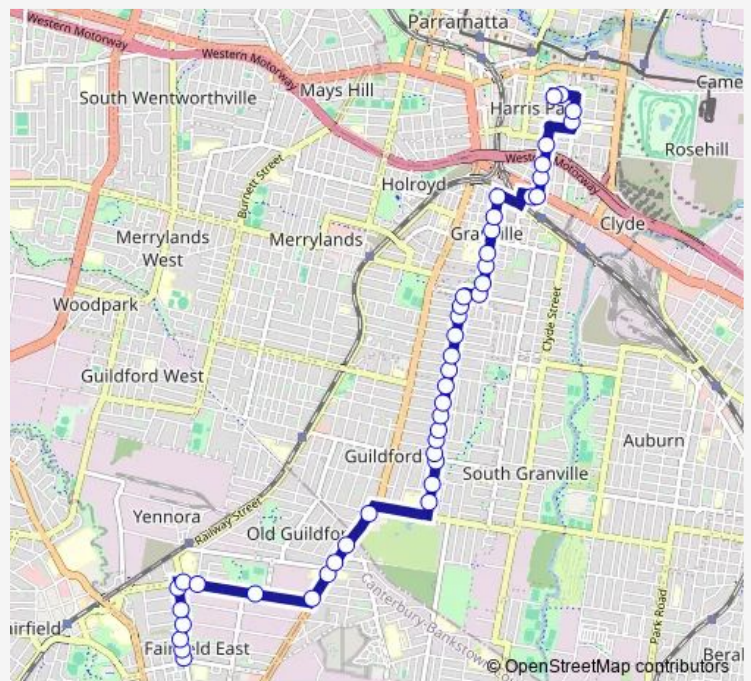

# School Bus S426 Fairfield East to Maronite College of the Holy Family

[Go to website](#)

**Direction**

Normanby St After Tangerine St — Maronite College Of The Holy Family, Good St

45 stops

[Open route schedule](#)

Normanby St After Tangerine St

15 Normanby St

Normanby St At Landon St

Crown St At Seville St

Crown St At James St

Crown St Before Fairfield St

Fairfield St At Ellis Pde

Fairfield St At Matthes St

Excelsior St After Ashby St

Excelsior St Before Guildford Rd

Excelsior St After Guildford Rd

Excelsior St Opp Eve St

Excelsior St After Wynyard St

**Route schedule**

Normanby St After Tangerine St — Maronite College Of The Holy Family, Good St

Monday	07:20
Tuesday	07:20
Wednesday	07:20
Thursday	07:20
Friday	07:20
Saturday	—
Sunday	—

**Route info**

Direction: Normanby St After Tangerine St

Stops: 45

Trip Duration: 0 hour 30 min

S426 — Fairfield East to Maronite College of the Holy Family