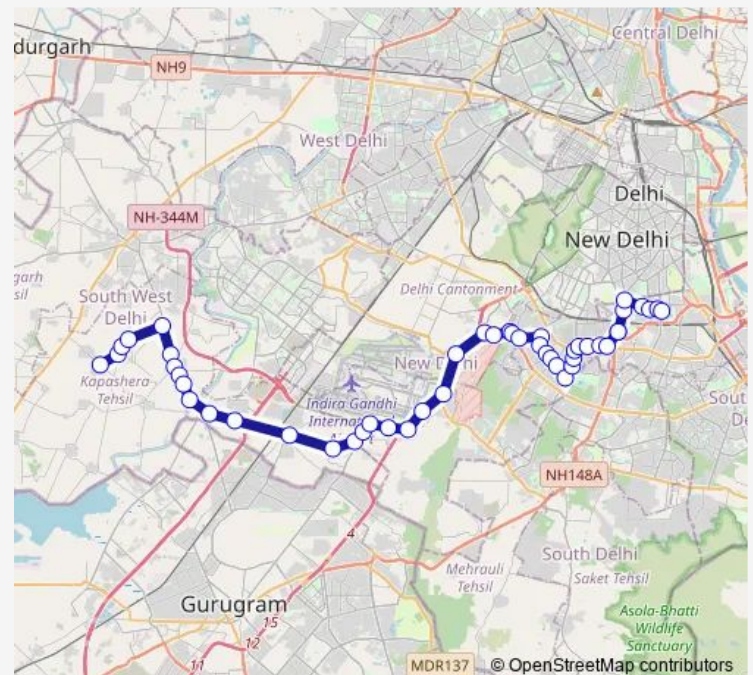

Thursday 07:15

Friday 07:15

Saturday 07:15

Sunday 07:15

Route info

Direction: Pandwala Khurd X-ing

Stops: 48

Trip Duration: 2 hour 17 min

719down

BusMaps

NHW 8 X-ing

Arjun Path

Subroto Park

Basant Village

Basant Village

Shanti Niketan