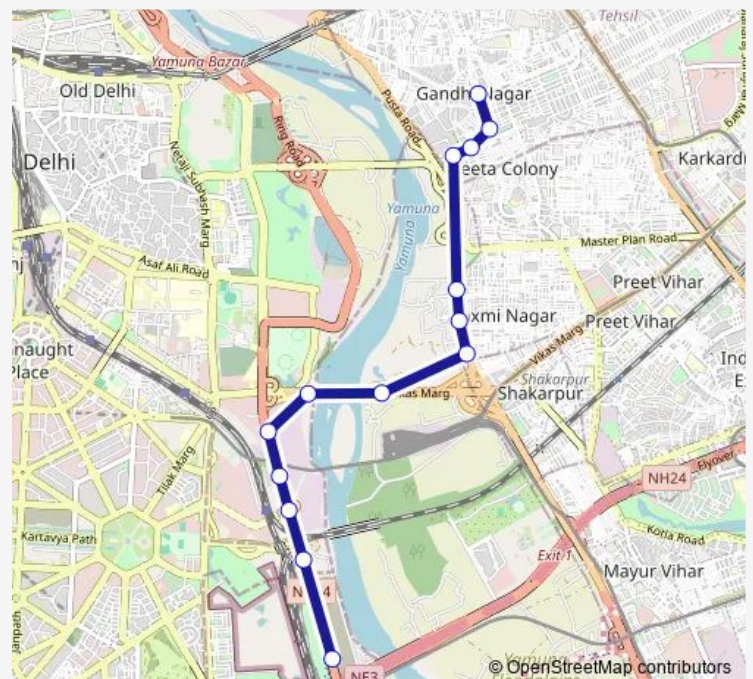

Indraprastha Depot

Pragati Power Station

Railway Road Bridge

Millennium Depot Gate 6

Route schedule

Jheel Terminal — Millennium Depot Gate 6

Monday 04:30-09:30

Tuesday 04:30-09:30

Wednesday 04:30-09:30

Thursday 04:30-09:30

Friday 04:30-09:30

Saturday 04:30-09:30

Sunday 04:30-09:30

Route info

Direction: Jheel Terminal

Stops: 14

Trip Duration: 0 hour 33 min

310Inkstldown

BusMaps

Bus time schedules and route maps are available in an offline PDF at busmaps.com. Use the busmaps.com website to see live bus times, train schedule or subway schedule, and step-by-step directions for all public transit in New Delhi