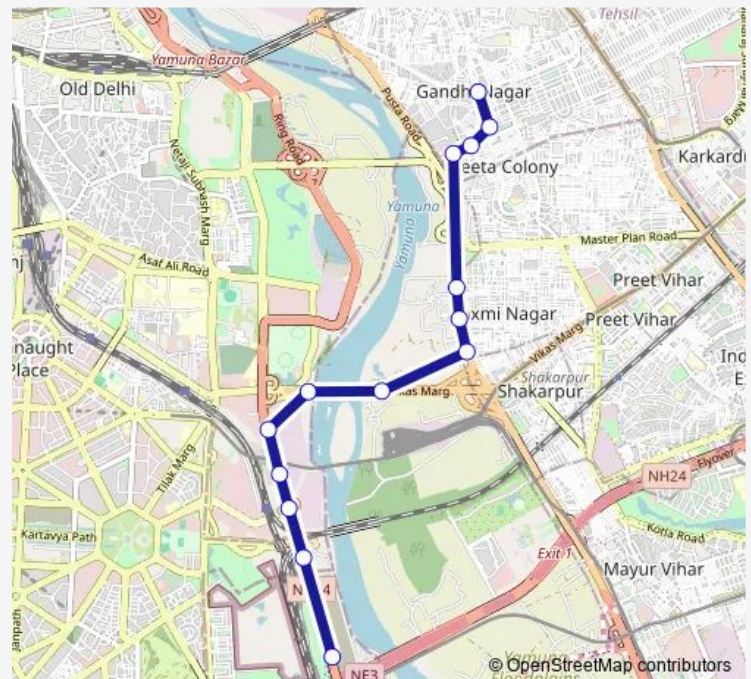

Indraprastha Depot

Pragati Power Station

Railway Road Bridge

Millennium Depot Gate 6

Route schedule

Jheel Terminal — Millennium Depot Gate 6

Monday 04:30-09:30

Tuesday 04:30-09:30

Wednesday 04:30-09:30

Thursday 04:30-09:30

Friday 04:30-09:30

Saturday 04:30-09:30

Sunday 04:30-09:30

Route info

Direction: Jheel Terminal

Stops: 14

Trip Duration: 0 hour 33 min

Bus time schedules and route maps are available in an offline PDF at busmaps.com. Use the busmaps.com website to see live bus times, train schedule or subway schedule, and step-by-step directions for all public transit in New Delhi