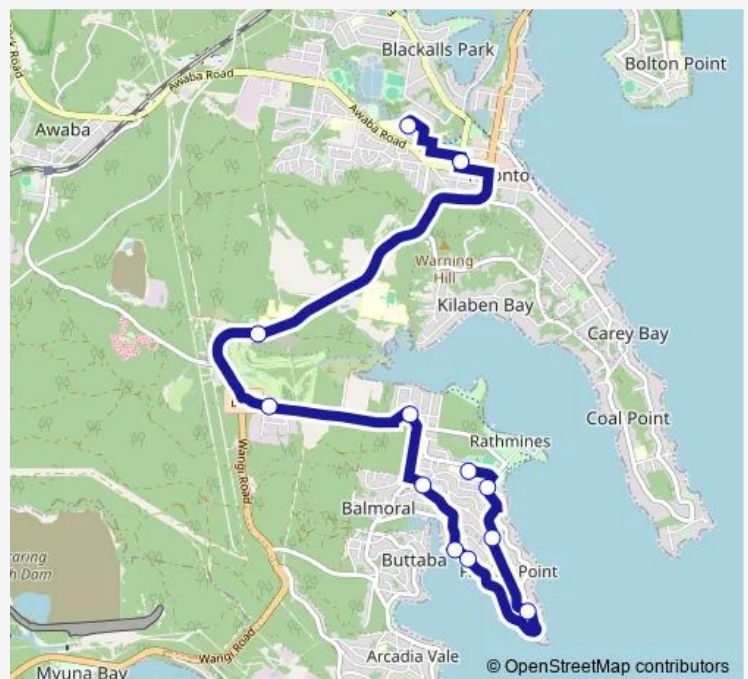

School Bus 6509 Toronto HS to Rathmines Ps

[Go to website](#)

Direction

Toronto High School, Field Av — Rathmines Public School, Rosemary Row

12 stops

[Open route schedule](#)

Toronto High School, Field Av

Cook St Before The Boulevarde

Wangi Rd Opp Toronto Seventh-Day Adventist Church

Dorrington Rd Opp Karoonda Pl

Rosemary Row At Hillcrest Av

Rothley Garden Rd At Secret Corner Rd

Sealand Rd Opp Balmoral Pl

Sealand Rd Before Hereford Rise

Fishing Point Rd At Sunlight Pde

Sunlight Pde After Somersham Av

Fishing Point Rd At Secret Corner Rd

Rathmines Public School, Rosemary Row

Route schedule

Toronto High School, Field Av — Rathmines Public School, Rosemary Row

Monday 14:35

Tuesday 14:10

Wednesday 14:35

Thursday 14:35

Friday 14:35

Saturday —

Sunday —

Route info

Direction: Toronto High School, Field Av

Stops: 12

Trip Duration: 0 hour 20 min

6509 — Toronto HS to Rathmines Ps