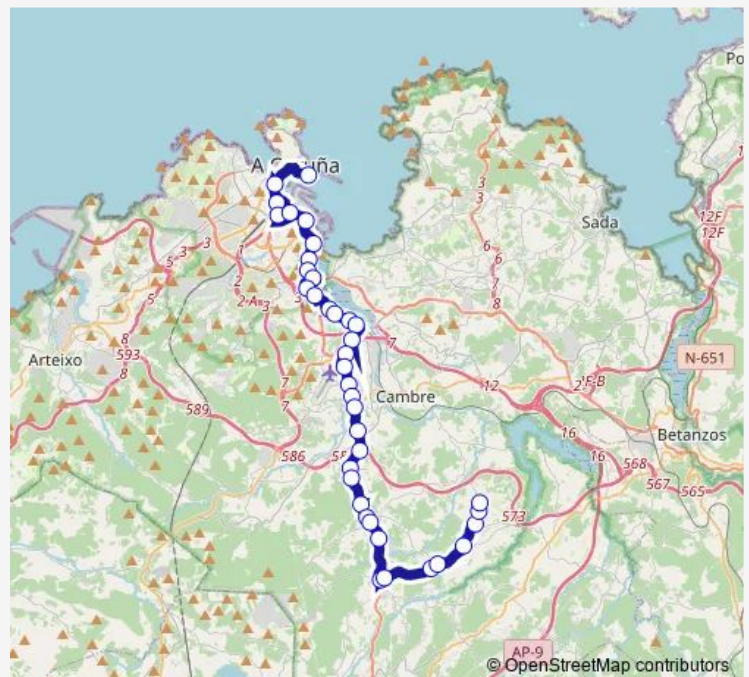

### Route schedule

Hospital Abente y Lago — Sta. María DE Vigo

Monday 08:05-22:10

Tuesday 08:05-22:10

Wednesday 08:05-22:10

Thursday —

Friday 08:05-22:10

Saturday —

### Route info

Direction: Hospital Abente y Lago

Stops: 38

Trip Duration: 0 hour 55 min

XG881039 — Hospital Abente y Lago-Sta. María de Vigo **BusMaps**

A Pena Sigras

Sigras Venezuela

A Rocha