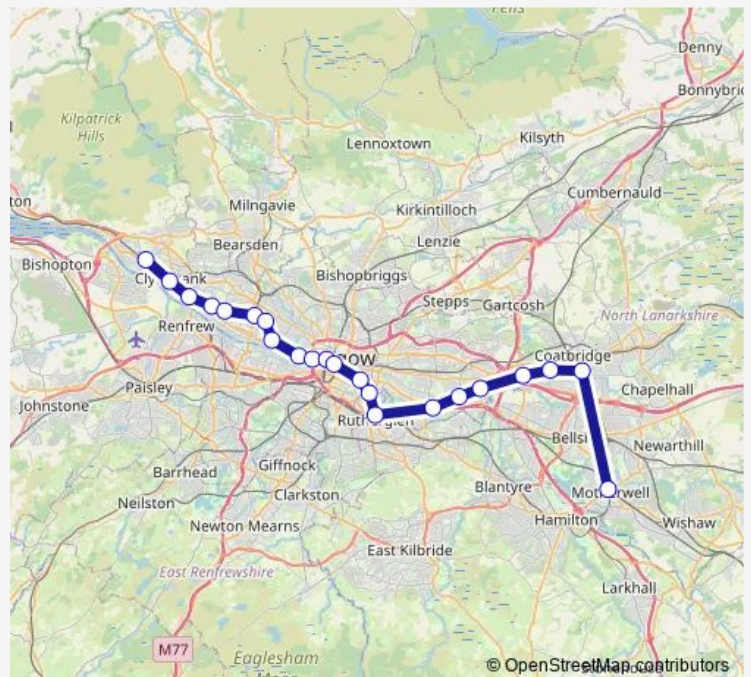

Rail Sr:Dmr->Mth SR train service from DMR to Mth

[Go to website](#)

Direction

Dalmuir — Motherwell

22 stops

[Open route schedule](#)

- Dalmuir
- Clydebank
- Yoker
- Garscadden
- Scotstounhill
- Jordanhill
- Hyndland
- Partick
- Exhibition Centre (Glasgow)
- Anderston
- Glasgow Central
- Argyle Street
- Bridgeton
- Dalmarnock
- Rutherglen
- Cambuslang
- Newton (S Lanarks)
- Blantyre
- Hamilton West
- Hamilton Central
- Airbles

Route schedule

Dalmuir — Motherwell

Monday	07:00-19:57
Tuesday	07:00-19:57
Wednesday	07:00-19:57
Thursday	07:00-19:57
Friday	07:00-19:57
Saturday	07:00-19:57
Sunday	—

Route info

Direction: Dalmuir

Stops: 22

Trip Duration: 1 hour 4 min

Sr:Dmr->Mth — SR train service from DMR to Mth

Direction

Dalmuir — Motherwell

22 stops

[Open route schedule](#)

Dalmuir

Clydebank

Wednesday 06:09-23:03

Thursday 06:09-23:03

Friday 06:09-23:03

Saturday 06:09-23:03

Sunday —

Route info

Direction: Dalmuir

Stops: 22