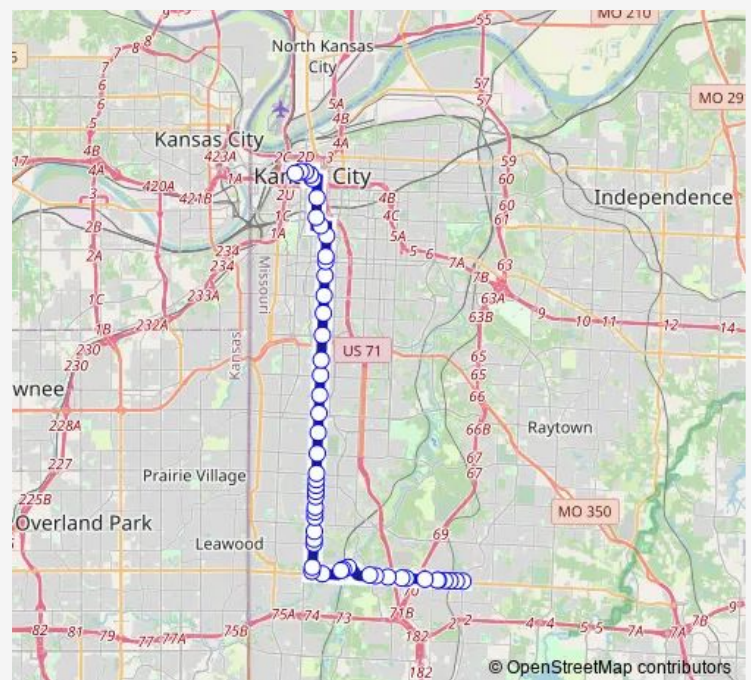

ON 12th Between Baltimore AND Main Eastbound

ON 12th AT Grand Eastbound

ON 12th AT Locust Eastbound

ON 12th AT Charlotte Eastbound Nearside

ON Charlotte AT 18th Sb

ON Charlotte Between 23rd AND 24th Southbound

ON 25th AT Campbell Eb

ON Troost AT 27th Sb

ON Troost AT 31st Sb

ON Troost AT Linwood Southbound

ON Troost AT Armour Southbound

ON Troost AT 39th Southbound

ON Troost AT 43rd Southbound

ON Troost AT Cleaver II Southbound

ON Troost AT 51st Sb

ON Troost AT 55th Southbound

ON Troost AT 59th Sb

ON Troost AT 63rd Sb

ON Troost AT 67th Sb

ON Troost AT Gregory Southbound

Route schedule

ON Wyandotte Between 11th AND 12th Southbound — Three Trails Transit CTR Southbound Lane

Route info

Direction: ON Wyandotte Between 11th AND 12th Southbound

Stops: 51

Trip Duration: 0 hour 59 min

TMAX — Troost Max

ON Troost AT 75th Southbound Farside

ON Troost AT 7648 Troost Southbound Nearside