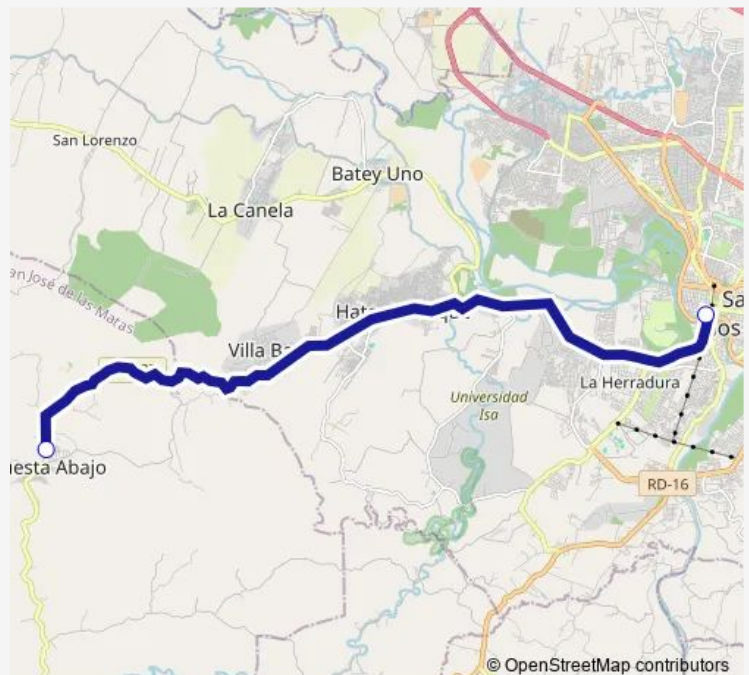

Bus Int 13 Ruta La Cuesta-Santiago

[Go to website](#)

Direction

Terminal La Cuesta 1 — Terminal Santiago 7

2 stops

[Open route schedule](#)

Terminal La Cuesta 1

Terminal Santiago 7

Route schedule

Terminal La Cuesta 1 — Terminal Santiago 7

Monday	06:00
Tuesday	06:00
Wednesday	06:00
Thursday	06:00
Friday	06:00
Saturday	06:00
Sunday	06:00

Route info

Direction: Terminal La Cuesta 1

Stops: 2

Trip Duration: 0 hour 21 min

■ Int 13 — Ruta La Cuesta-Santiago

Direction

Terminal Santiago 7 — Terminal La Cuesta 1

2 stops

[Open route schedule](#)

Terminal Santiago 7

Terminal La Cuesta 1

Route schedule

Terminal Santiago 7 — Terminal La Cuesta 1

Monday	06:00
Tuesday	06:00
Wednesday	06:00
Thursday	06:00
Friday	06:00
Saturday	06:00
Sunday	06:00

Route info

Direction: Terminal Santiago 7

Stops: 2