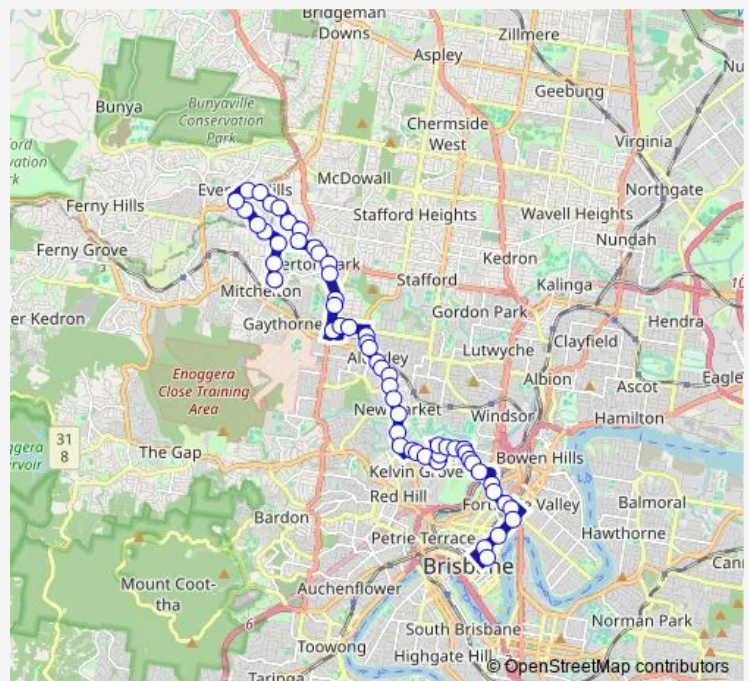

Scott Rd near Herston Rd, stop 13

Herston Rd near Ballymore St, stop 14

Herston Rd at Picot Street, stop 14a

**Route schedule**

Queen Street Stop 58 near Pedestrian Crossing — Brookside Shopping Centre

Monday 06:30-18:45

Tuesday 06:30-18:45

Wednesday 06:30-18:45

Thursday 06:30-18:45

Friday 06:30-18:45

Saturday 07:35-17:30

Sunday —

**Route info**

Direction: Queen Street Stop 58 near Pedestrian Crossing

Stops: 59

Trip Duration: 0 hour 49 min

360 — Brookside - City via Everton Park

Mccomb St - 15

Herston Rd at Herston Corner, stop 15a

Kelvin Grove Rd at Windsor Road, stop 16

Enoggera Rd at Thurlow Street, stop 17

Enoggera Rd at St Ambroses, stop 18

Enoggera Rd at Newmarket, stop 20

Enoggera Rd at Ashgrove Avenue, stop 20a

Enoggera Rd at Terang Street, stop 21

Enoggera Rd at Banks Street, stop 22

Enoggera Rd at Sedgley Park, stop 23